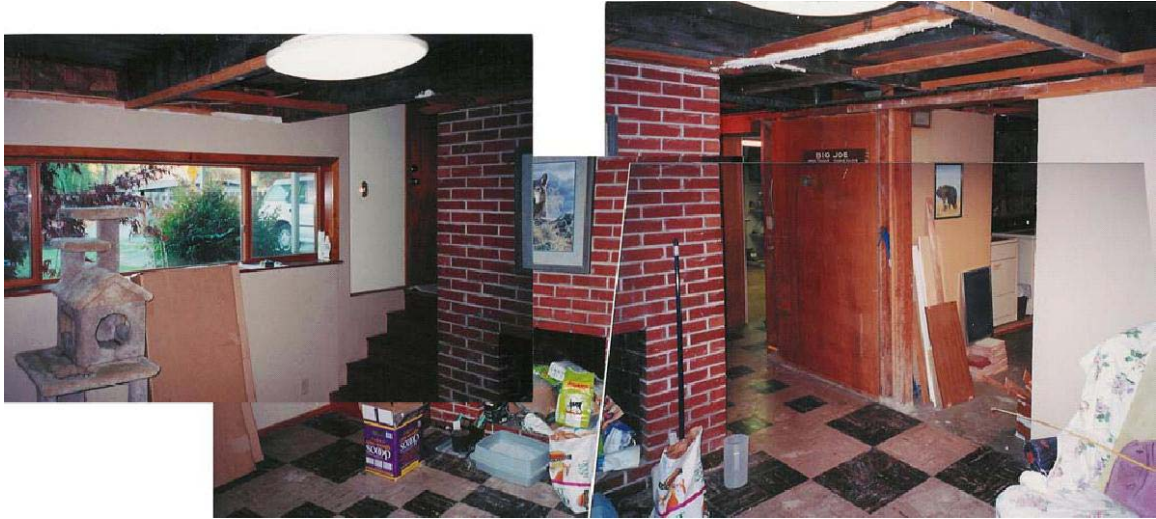

Bellevue Residence Remodel

Summer 2003

Before: Unfinished basement with dark finishes

The basement of this Bellevue ranch house had never been finished, and had minor water damage. We updated the design to meet the needs of the current owner, including a sewing and utility room, improvements to an existing guest room, conversion of an unused workshop into a TV room, construction of a full bath, and new finishes throughout.

After: New hallway, bathroom, sewing room, and TV room.