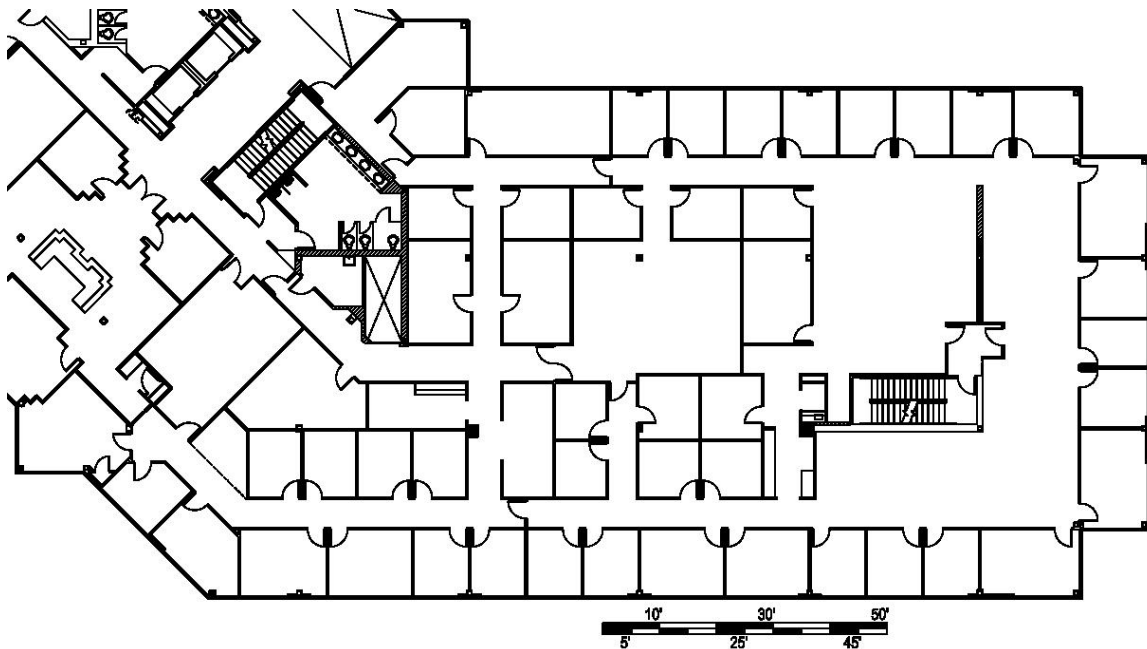

Spectrum Controls Office Renovation

2004

Exterior of Building

We assisted a computer controls corporation in its move into a new office building in Issaquah. The project was a 30,000 square foot tenant improvement on two floors.

Spectrum has four divisions – Sales & Marketing; Engineering; Manufacture; and Corporate Offices. The tenant improvement involved minor upgrades to an existing office floor; and significant alterations of another floor for light manufacture, testing, shipping and receiving.

Second Floor Final Layout