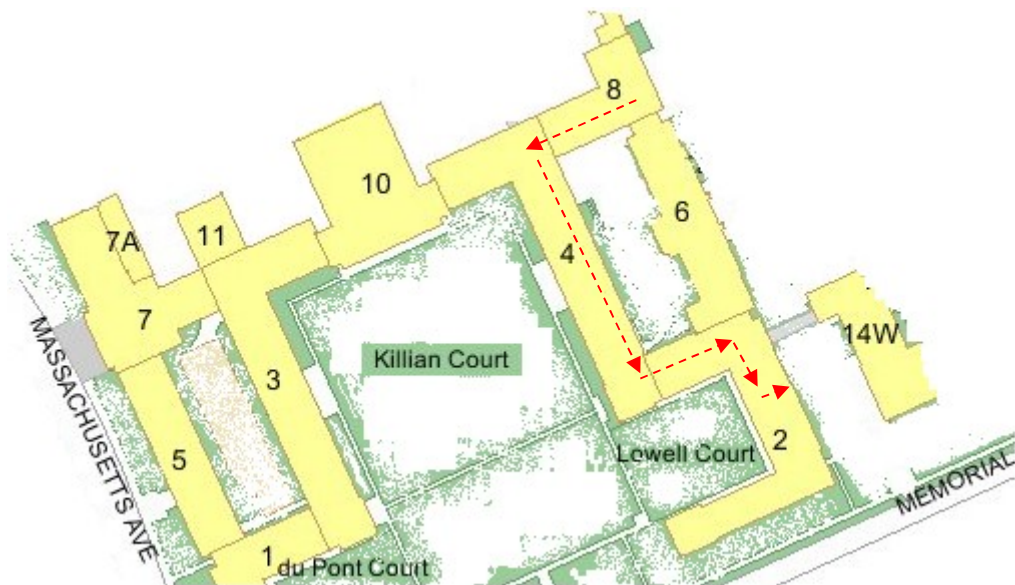

www.bostonvoiceusers.org

"Its Masters Voice"

The Boston Voice Users Group

Detour to Building 2

Follow the Infinite Corridor towards Mass. Ave. Turn left at Building 4 and follow the main corridor of building 4 all the way to the end. Turn left, follow this corridor to the intersection of buildings 6, 2 and the corridor to the library. Turn right and follow the corridor to room 2-135.