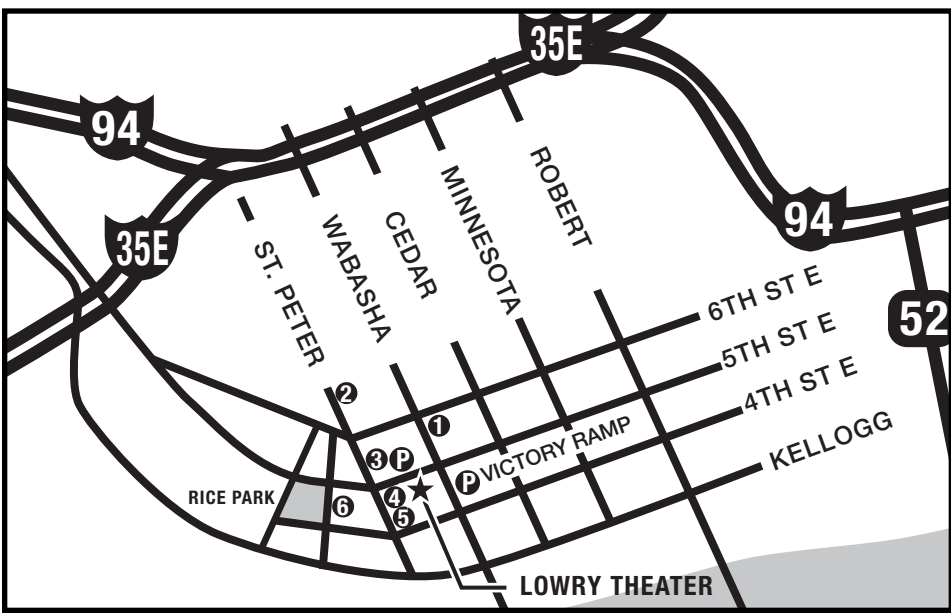

WE GOTTA BINGO

A hilarious interactive dinner theater experience!

Driving directions and parking information for Actors Theater of Minnesota's production of

The Lowry Theater is located at 16 West Fifth Street and can be entered via the theater's Fifth Street Entrance (on Fifth St between St. Peter and Wabasha) or from the skyway in the northeast corner of the Lowry Building.

From the South	From the North	From the West	From the East
I-35 NORTH	I-35E SOUTH toward ST PAUL	I-94 EAST toward St. Paul	I-94 WEST toward ST PAUL -
Take the I-35E exit toward ST. PAUL - go 18.5 mi	Take Left exit #107A / I-94 EAST /US-10 EAST onto 10TH ST E - go 0.6 mi	Take exit #241B 5TH STREET onto 5TH ST W - go 1.1 mi	Take exit #242 6TH STREET (US 52 S) go 0.7 mi
Take exit #106B / KELLOGG BLVD - go 0.2 mi	Turn Left on ROBERT ST N - go 0.2 mi	Arrive at 16 W FIFTH STREET, ST. PAUL on the RIGHT	Bear right at 6TH ST E follow 6TH 0.6 mi
Turn Right on KELLOGG BLVD W - go 0.5 mi	Turn Right on 6TH ST - go 0.4 mi		Turn LEFT on ST. PETER ST - go < 0.1 mi
Turn Left on MARKET ST - go < 0.2 mi	Turn LEFT on ST. PETER ST - go < 0.1 mi		Turn LEFT on 5th STREET - go <.01 mi
Turn Right on W. 5th STREET- go <.01 mi	Turn LEFT on 5th STREET - go <.01 mi		Arrive at 16 W FIFTH STREET, ST PAUL on the RIGHT
Arrive at 16 W FIFTH STREET, ST. PAUL on the RIGHT	Arrive at 16 W FIFTH STREET, ST PAUL on the RIGHT		

SPECIAL PARKING OFFER IN VICTORY RAMP! \$4 per vehicle -Subject to availability, arrive early!

We have made special arrangements with the **Victory Ramp**, Wabasha St between 4th and 5th Street, (see map) for discounted parking when you enter the ramp after 6 p.m. weekdays and 90 minutes before show on weekends. **You must present this coupon.**