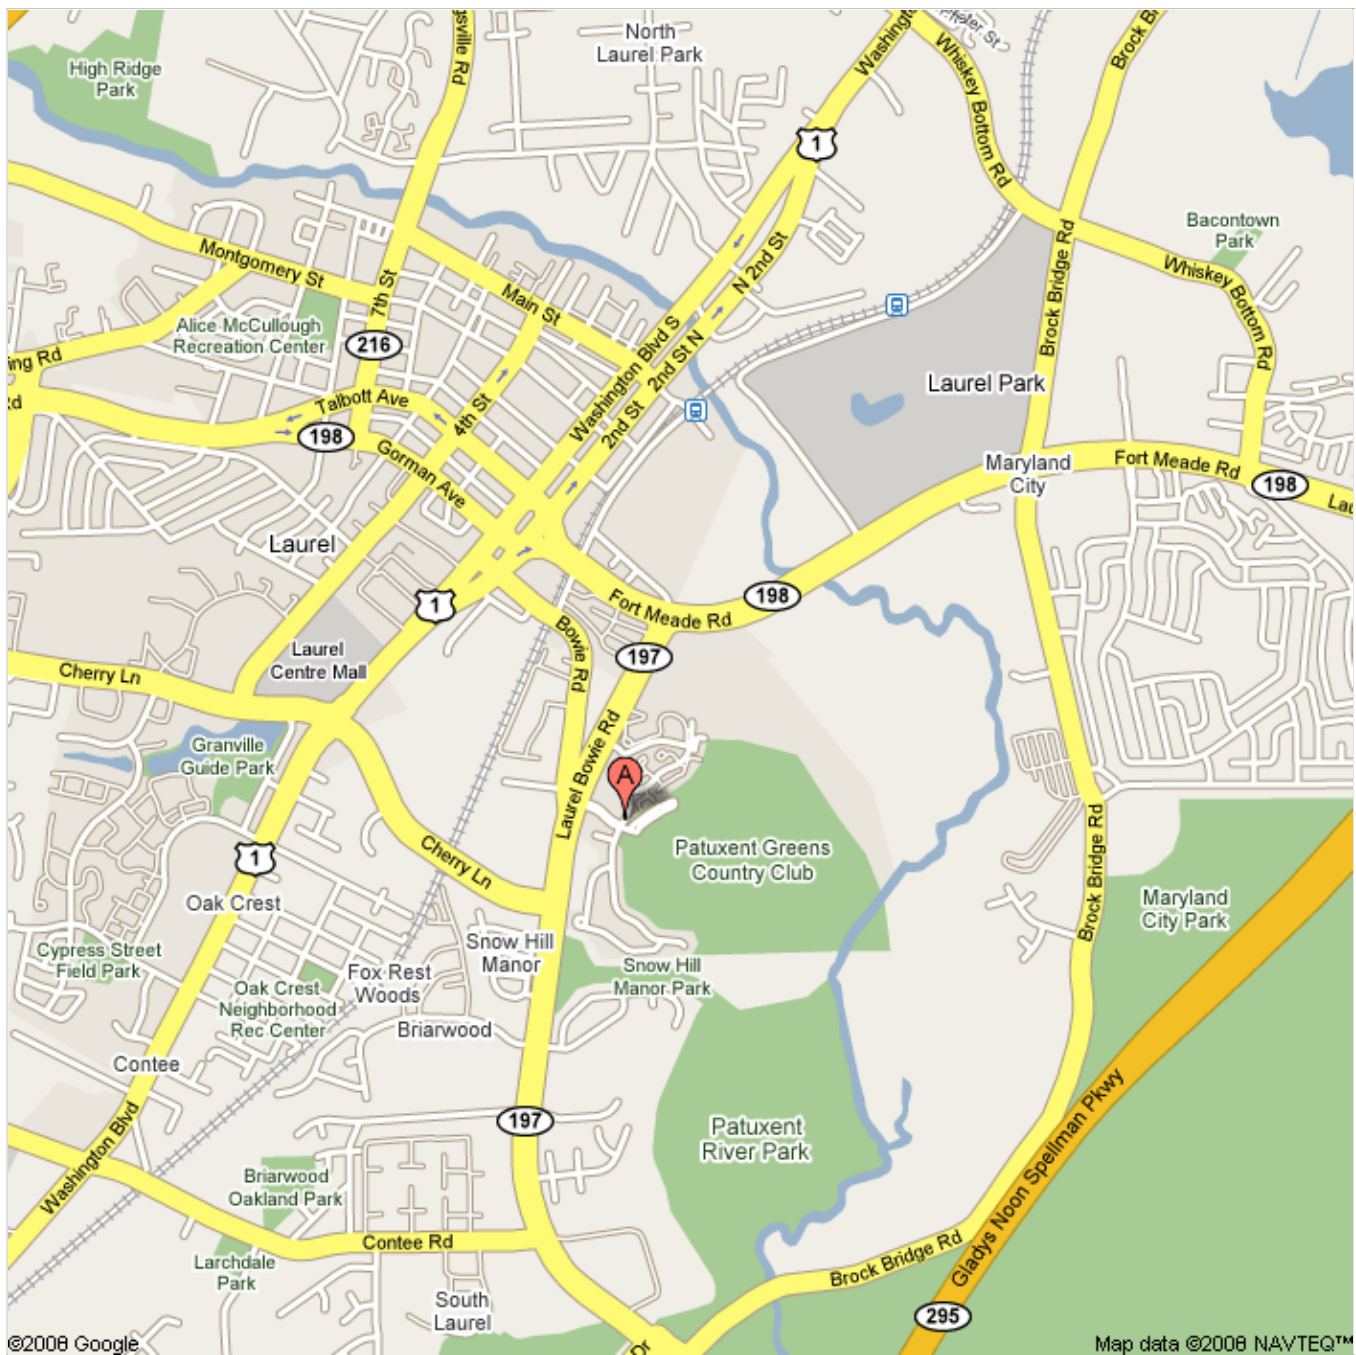

Results 1-1 of about 1 for **Patuxent Greens Country Club** near **Laurel, MD**

Notes From its juncture with Rte 198, proceed south on Rte 197 0.4 mile to second traffic signal; turn left onto Clubhouse Blvd. and go across Greenview Drive to enter parking lot. Then take second left to bag drop and parking.