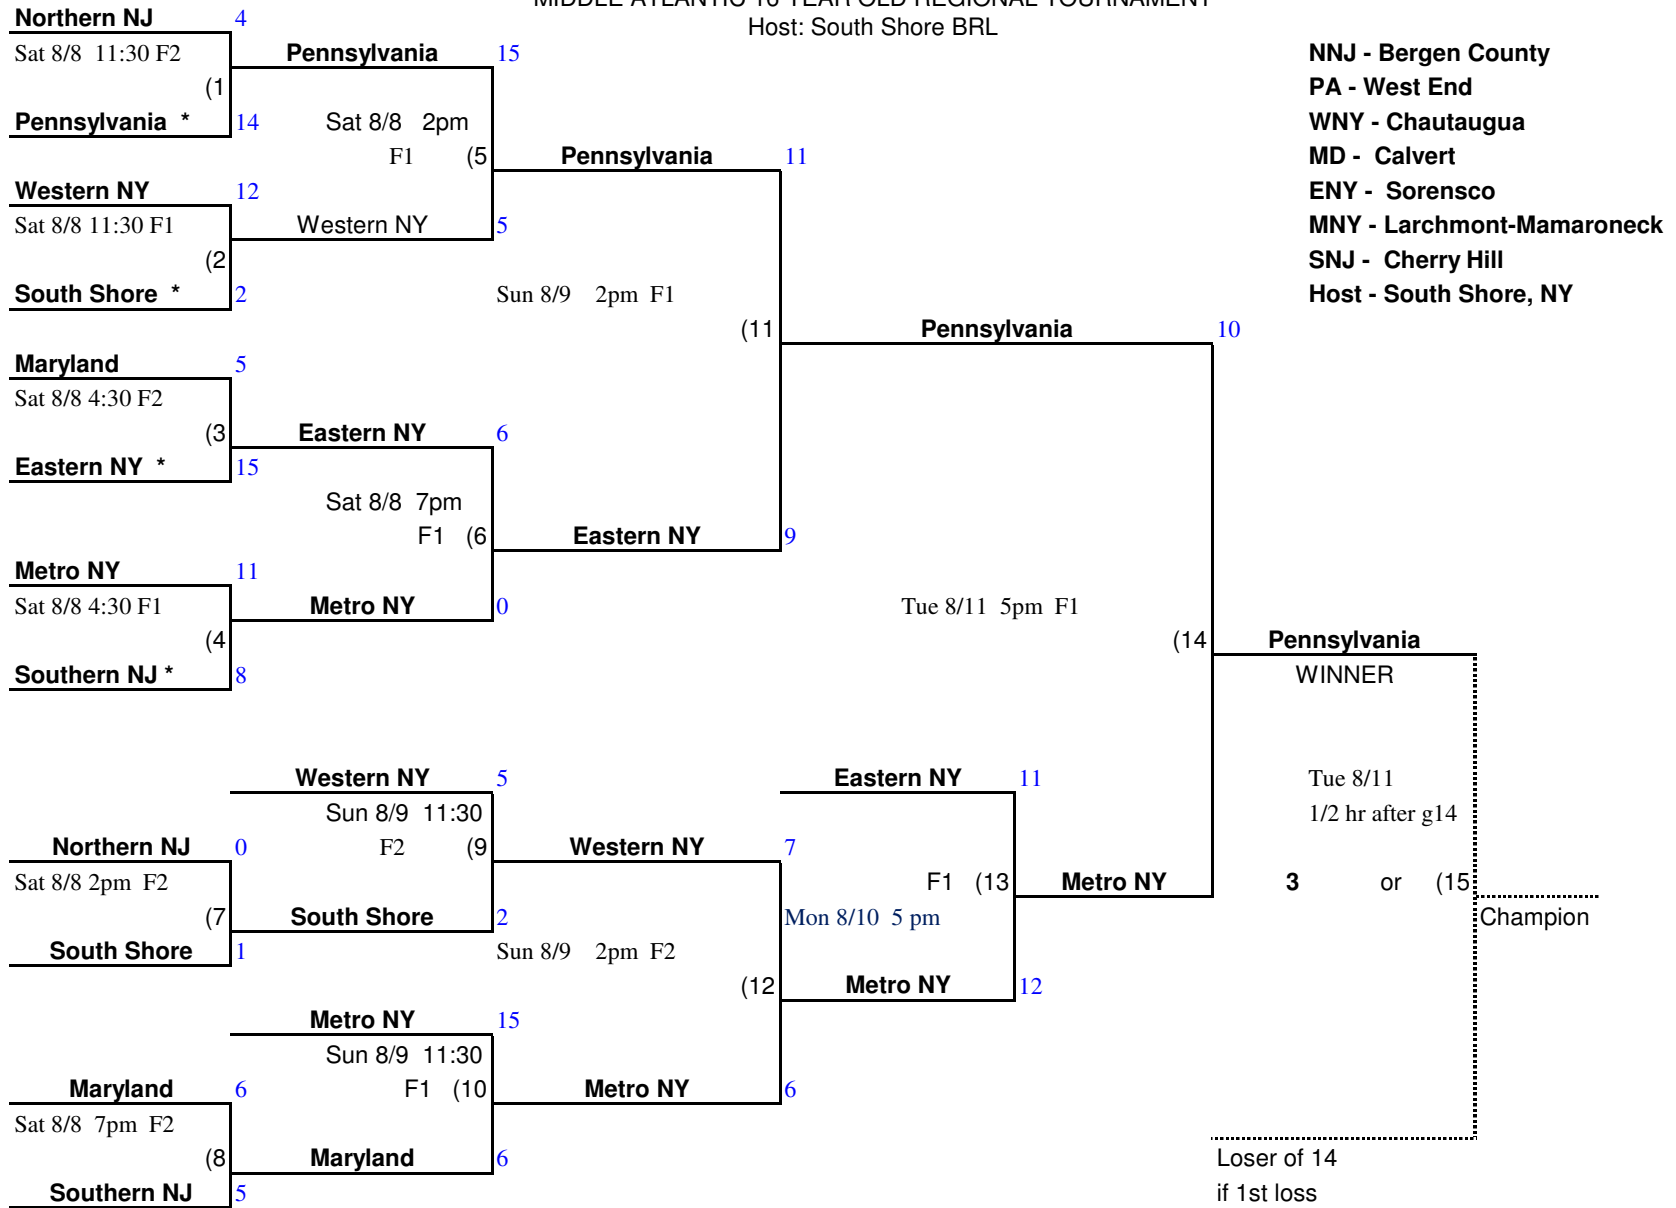

MIDDLE ATLANTIC 16 YEAR OLD REGIONAL TOURNAMENT
Host: South Shore BRL

* denotes home team for round 1 games only

2009 Middle Atlantic Region CHAMPIONS - WEST END (Williamsport), PA