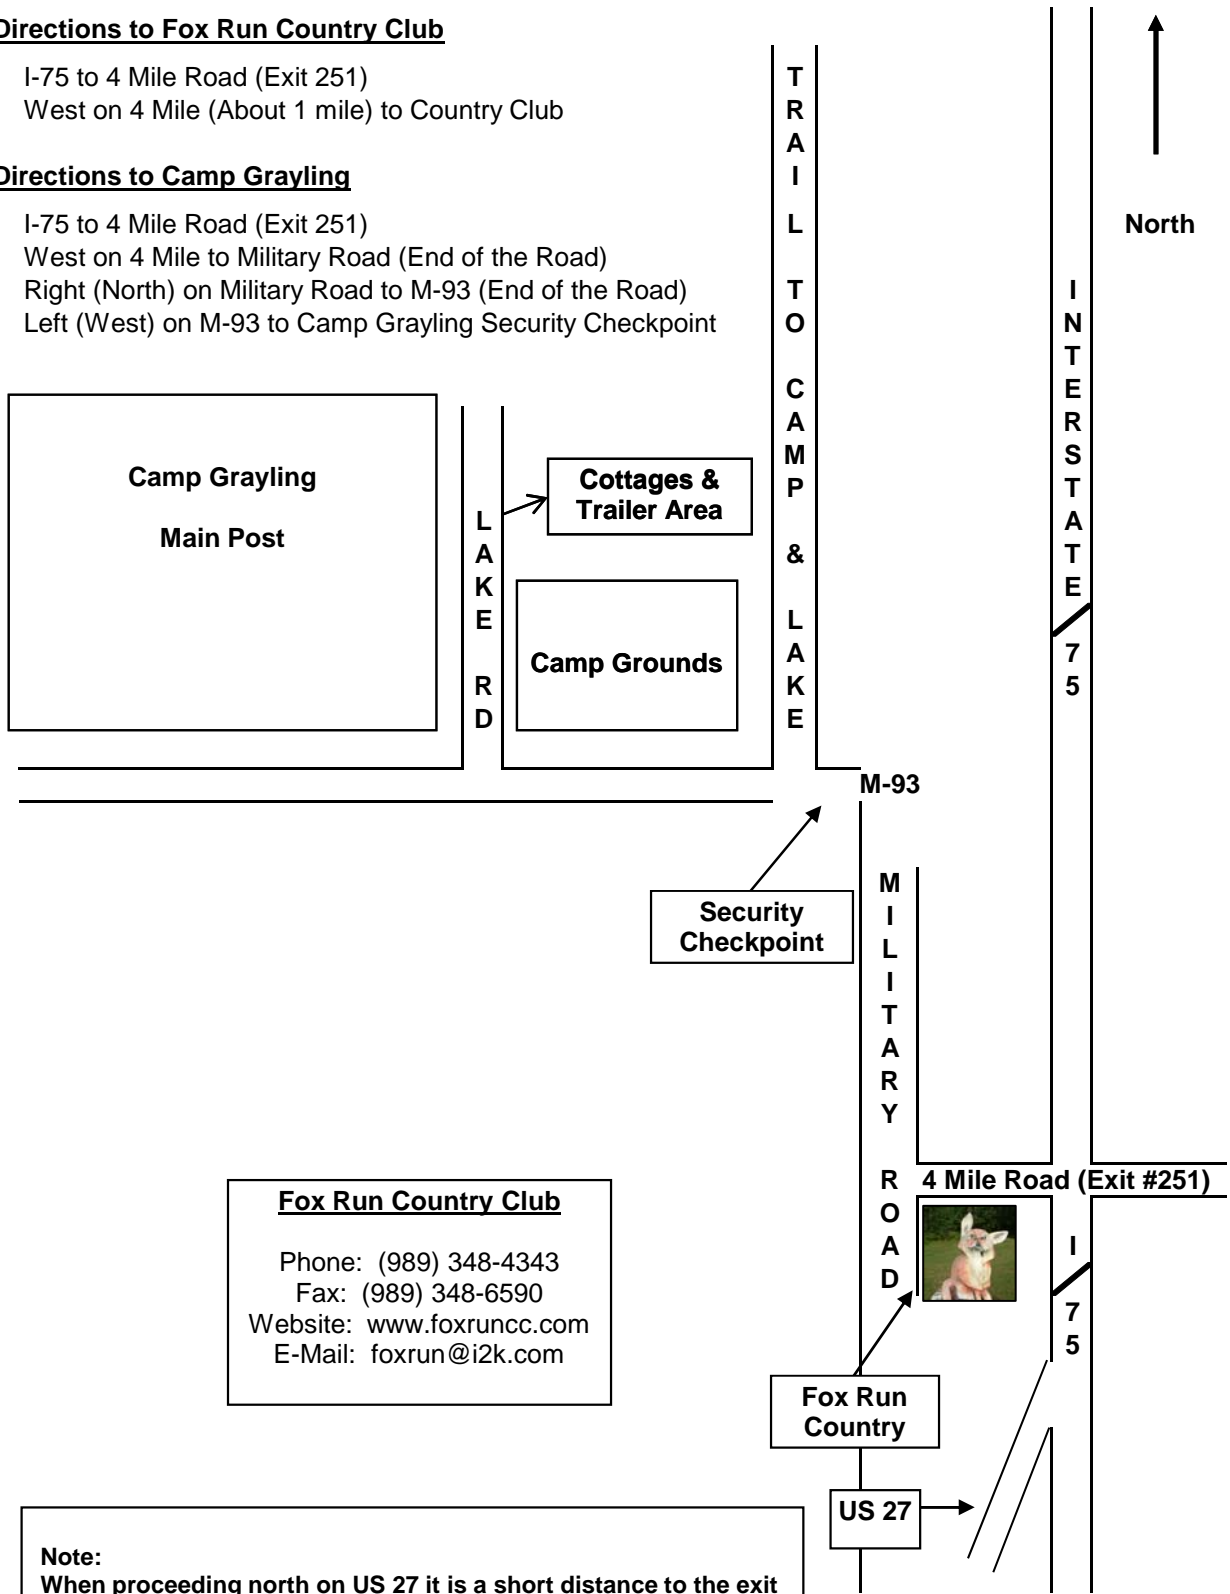

# Directions to Fox Run Country Club & Camp Grayling

**Directions to Fox Run Country Club**

I-75 to 4 Mile Road (Exit 251)  
West on 4 Mile (About 1 mile) to Country Club

**Directions to Camp Grayling**

I-75 to 4 Mile Road (Exit 251)  
West on 4 Mile to Military Road (End of the Road)  
Right (North) on Military Road to M-93 (End of the Road)  
Left (West) on M-93 to Camp Grayling Security Checkpoint

Note: Not to scale