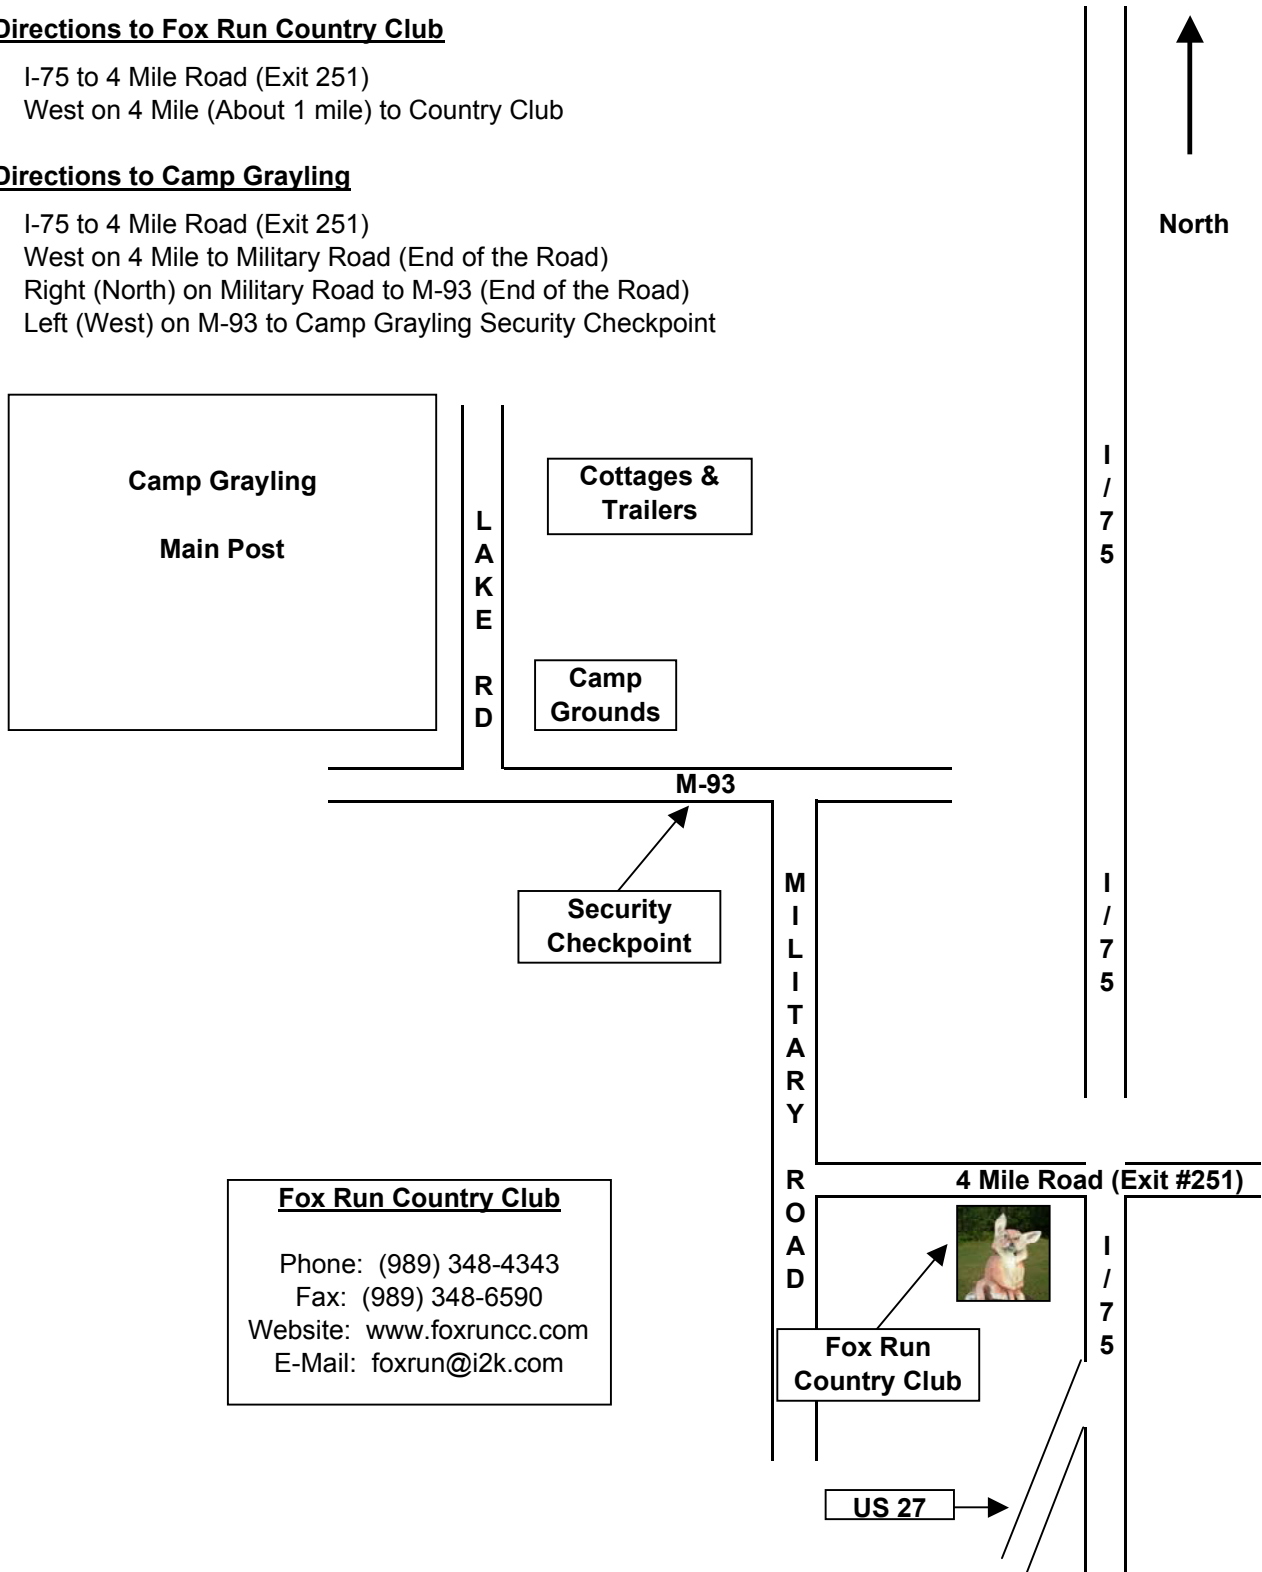

Directions to Fox Run Country Club & Camp Grayling

Directions to Fox Run Country Club

I-75 to 4 Mile Road (Exit 251)
West on 4 Mile (About 1 mile) to Country Club

Directions to Camp Grayling

I-75 to 4 Mile Road (Exit 251)
West on 4 Mile to Military Road (End of the Road)
Right (North) on Military Road to M-93 (End of the Road)
Left (West) on M-93 to Camp Grayling Security Checkpoint

Fox Run Country Club
Phone: (989) 348-4343
Fax: (989) 348-6590
Website: www.foxruncc.com
E-Mail: foxrun@i2k.com

Note: Not to scale

Note:
When proceeding north on US 27 it is a short distance to the exit ramp - - Upon merging onto I-75 *Immediately* shift to the right to exit at 4 Mile Road