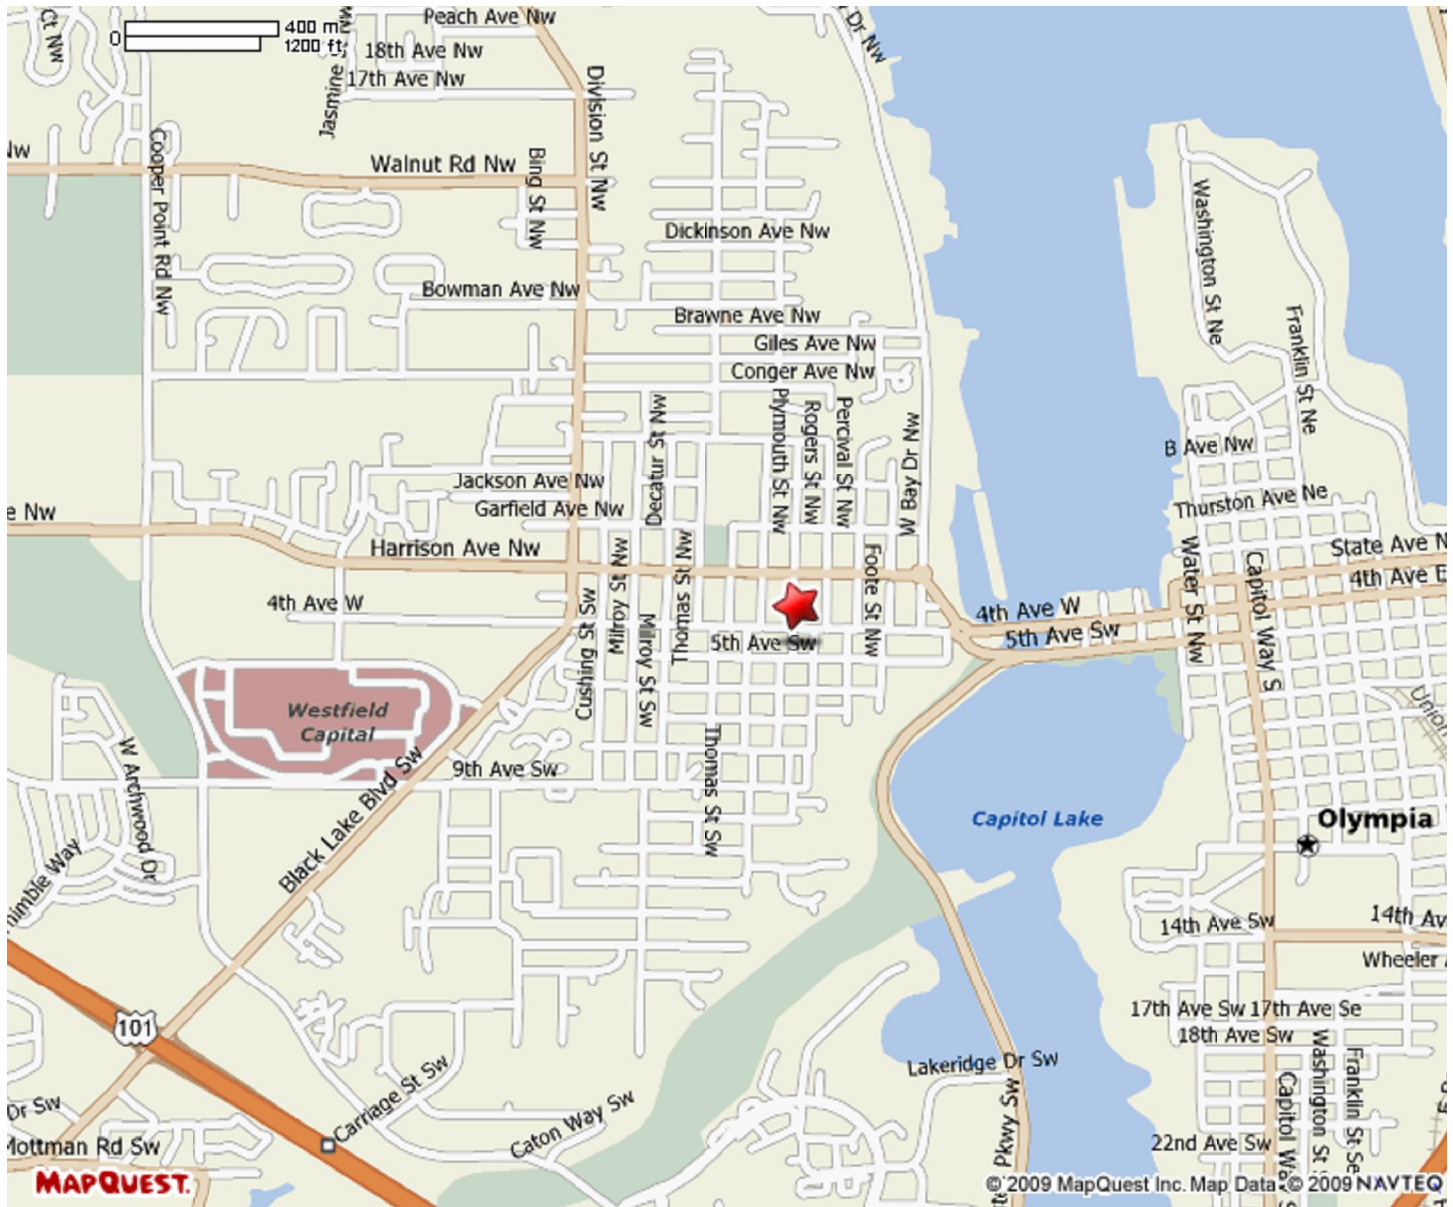

Sorry! When printing directly from the browser your directions or map may not print correctly. For best results, try clicking the Printer-Friendly button.

Map of 147 Rogers St NW [Edit](#) [Show Notes](#)

147 Rogers St NW

Olympia, WA 98502-5343

All rights reserved. Use subject to License/Copyright [Map Legend](#)

Directions and maps are informational only. We make no warranties on the accuracy of their content, road conditions or route usability or expeditiousness. You assume all risk of use. MapQuest and its suppliers shall not be liable to you for any loss or delay resulting from your use of MapQuest. Your use of MapQuest means you agree to our [Terms of Use](#)