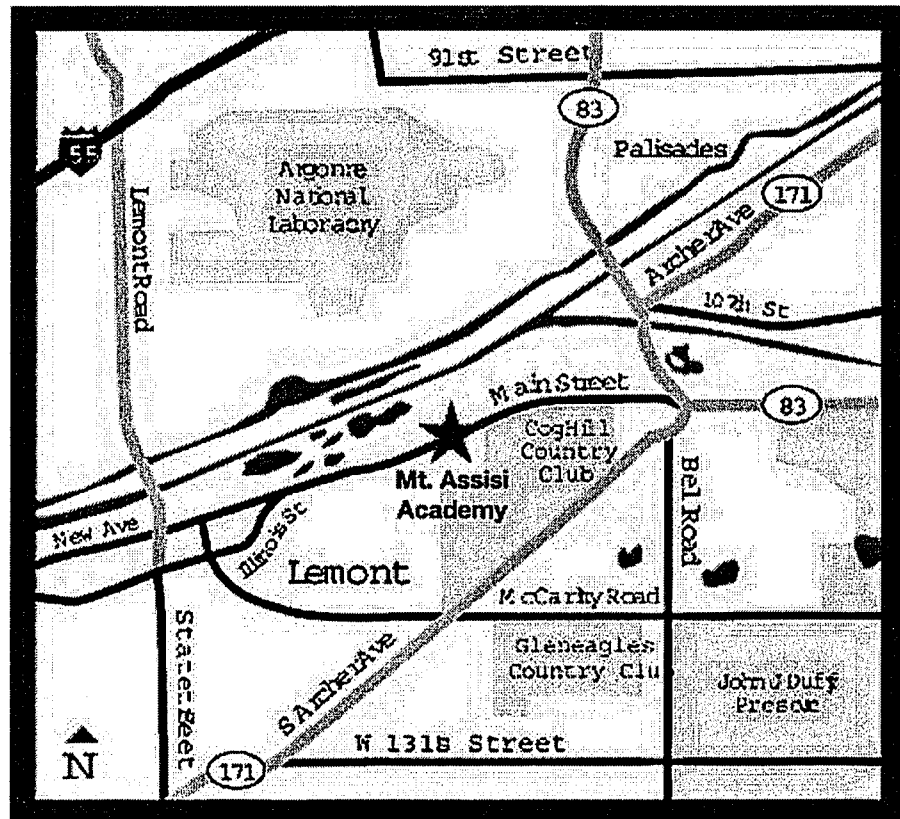

Click HERE for a printable PDF of map and directions

From Downtown Chicago:

Sept. 29, 2007 Meet

Hosted by St. Raphael & St. Marys