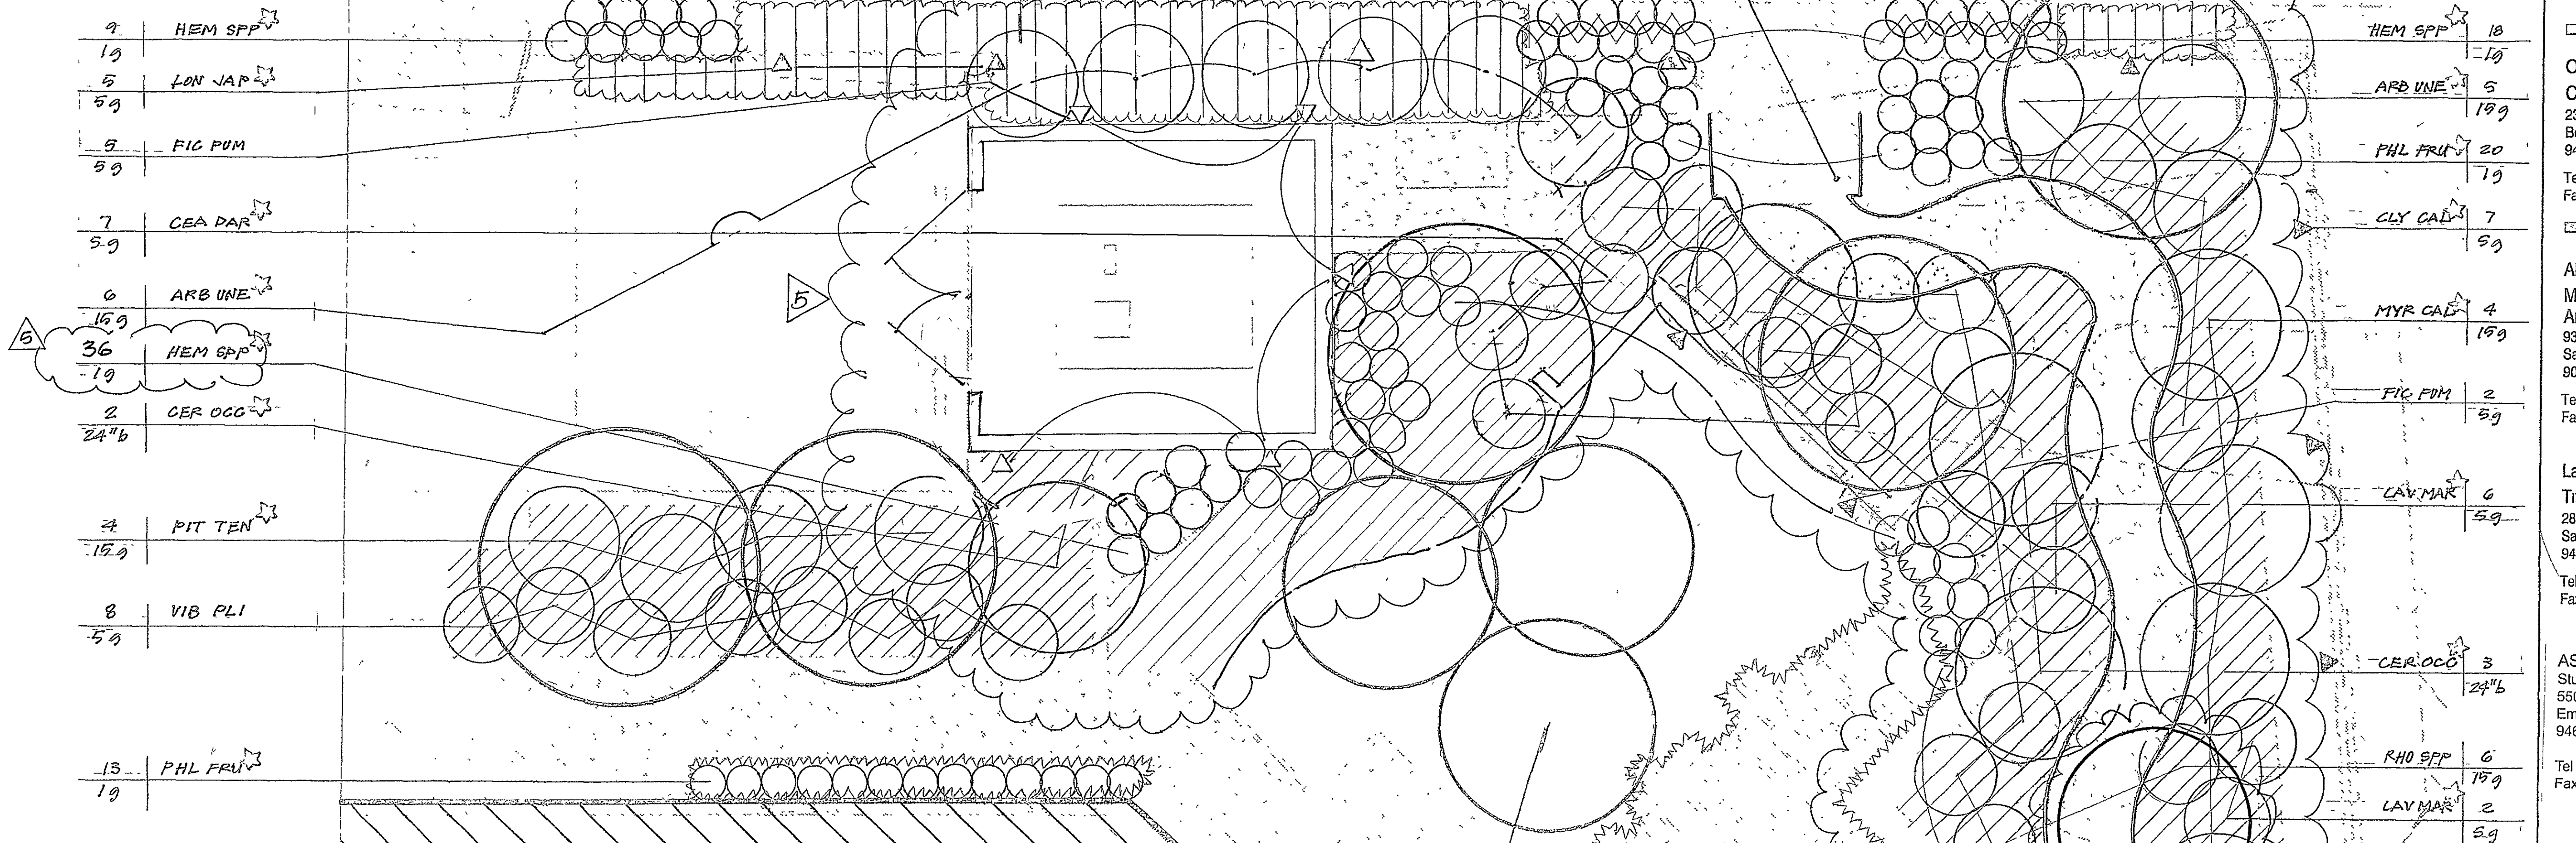

Def-3d

Spruce Street

Note: Unless otherwise noted, see Sht. L1-a for tree sizes and quantities!

Compacted Decomposed Granite Path
44" Wide

Spruce Street

Note: Unless otherwise noted, see Sht. L1-a for tree sizes and quantities!

THY PRA
18" O.C.

AGA MOL
11
5

FIG SPP	1	Tree to be located in field by Landscape Architect
PHI GLA	6	
NEP COR	23	
	19	

Spruce Street Entrance