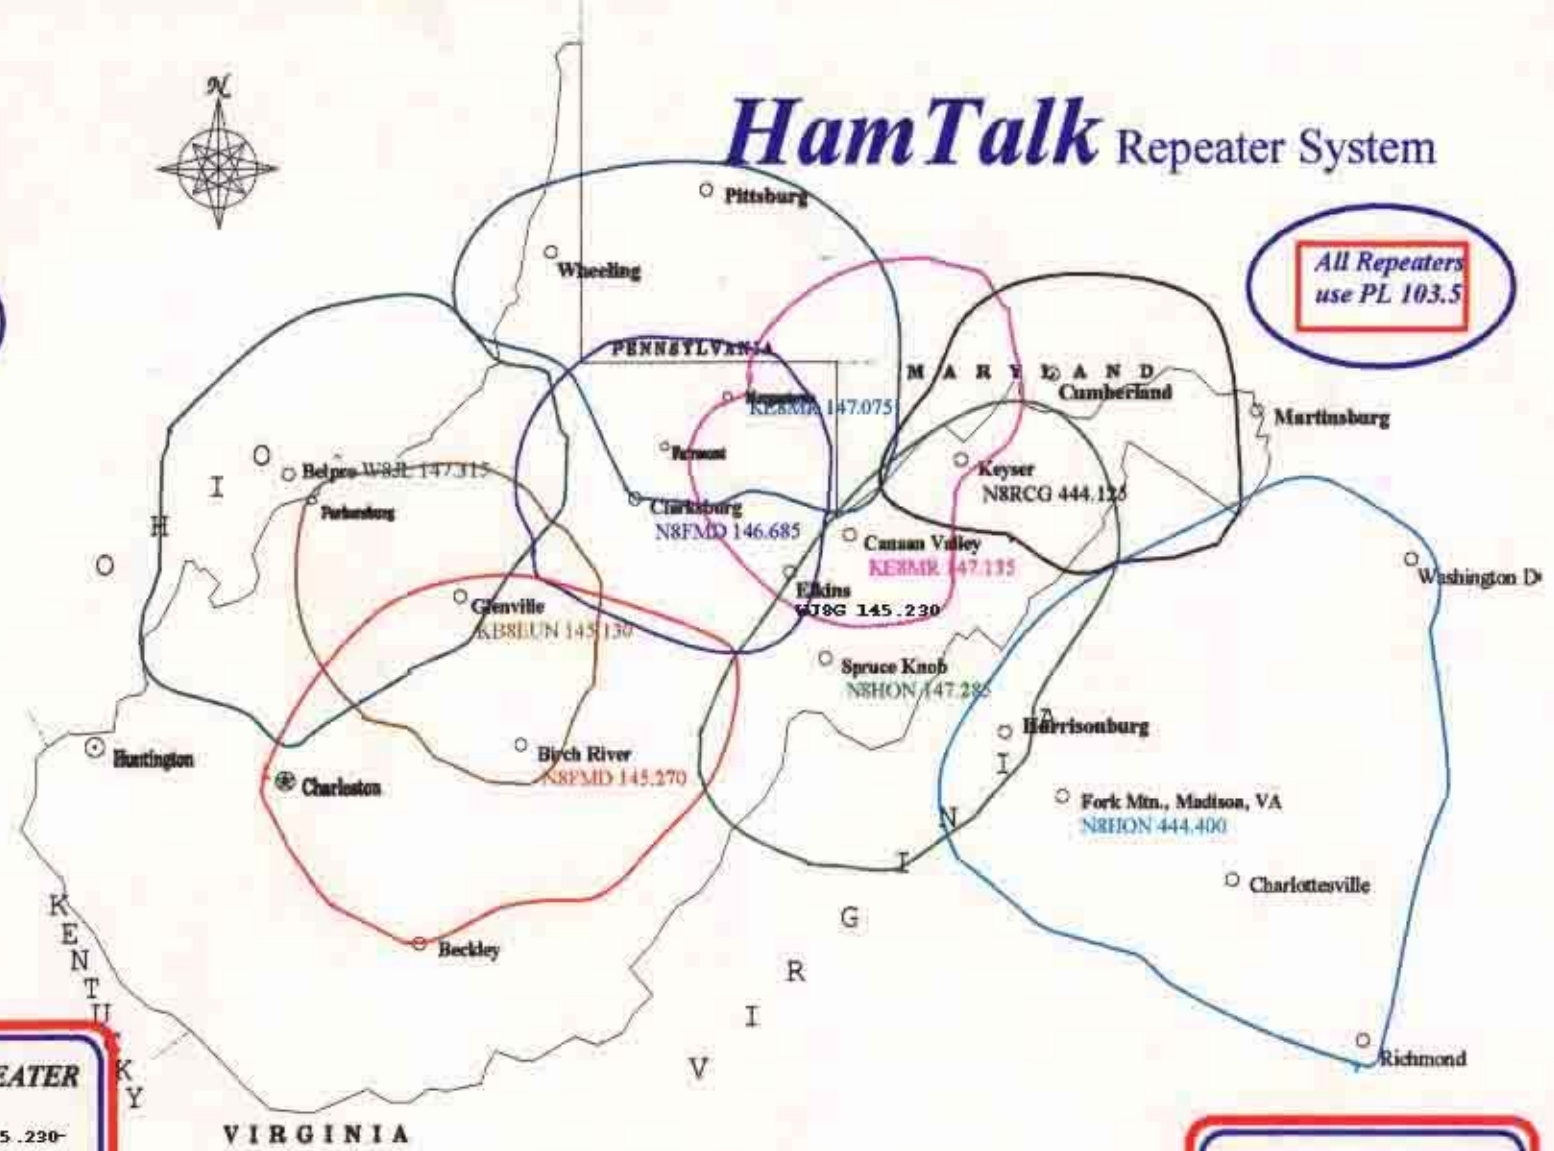

HamTalk Repeater System

Coverages Based On
45 watt 2m Mobile
35 watt 70cm Mobile

All Repeaters
use PL 103.5

FULL TIME LINKED REPEATER

Elkins	W3G	145.230-
Belpre, Ohio	WB3L	147.315+
Canaan Valley	KEMR	147.135+
Clarksburg	N8FMD	146.685-
Birch River	N8FMD	145.270-
Fork Mountain, Va	N8HON	444.400+
Glenville	B80YY	145.130-
Keyser	N8RCG	444.125+
Morgantown	KESMR	147.075+
Spruce Knob	N8HON	147.285+

Hill and Mountain Top Amateur Link Control

R E S P Y E S A T E M R

**Multi County
ARES/RACES NET
EVERY Thursday**

8:00 pm Winter
9:00 pm Summer