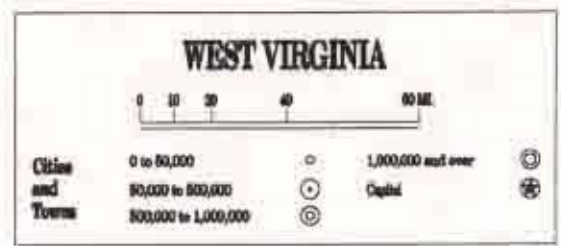

HamTalk Repeater System

Coverages Based On
45 watt 2m Mobile
35 watt 70cm Mobile

All Repeaters
use PL 103.5

FULL TIME LINKED REPEATER

Elkins	W3G	145.230-
Belpre, Ohio	WB3L	147.315+
Canaan Valley	KEMR	147.135+
Clarksburg	N8FMD	146.685-
Birch River	N8FMD	145.270-
Fork Mountain, Va	N8HON	444.400+
Glenville	B80YY	145.130-
Keyser	N8RCG	444.125+
Morgantown	KESMR	147.075+
Spruce Knob	N8HON	147.285+