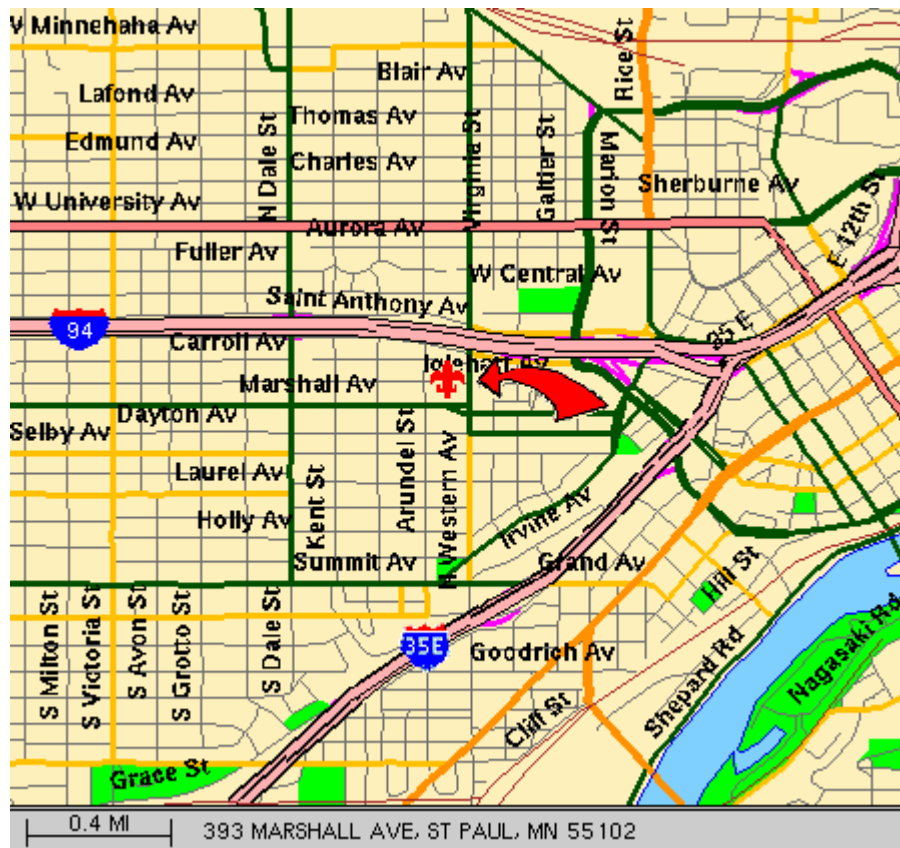

Saint Paul Scout Shop

393 Marshall Avenue
Saint Paul, MN 55102

Call for Hours (651) 224-4175

From I-94, Exit Dale Street.

East on Concordia.

South on Western.

Turn right on Marshall