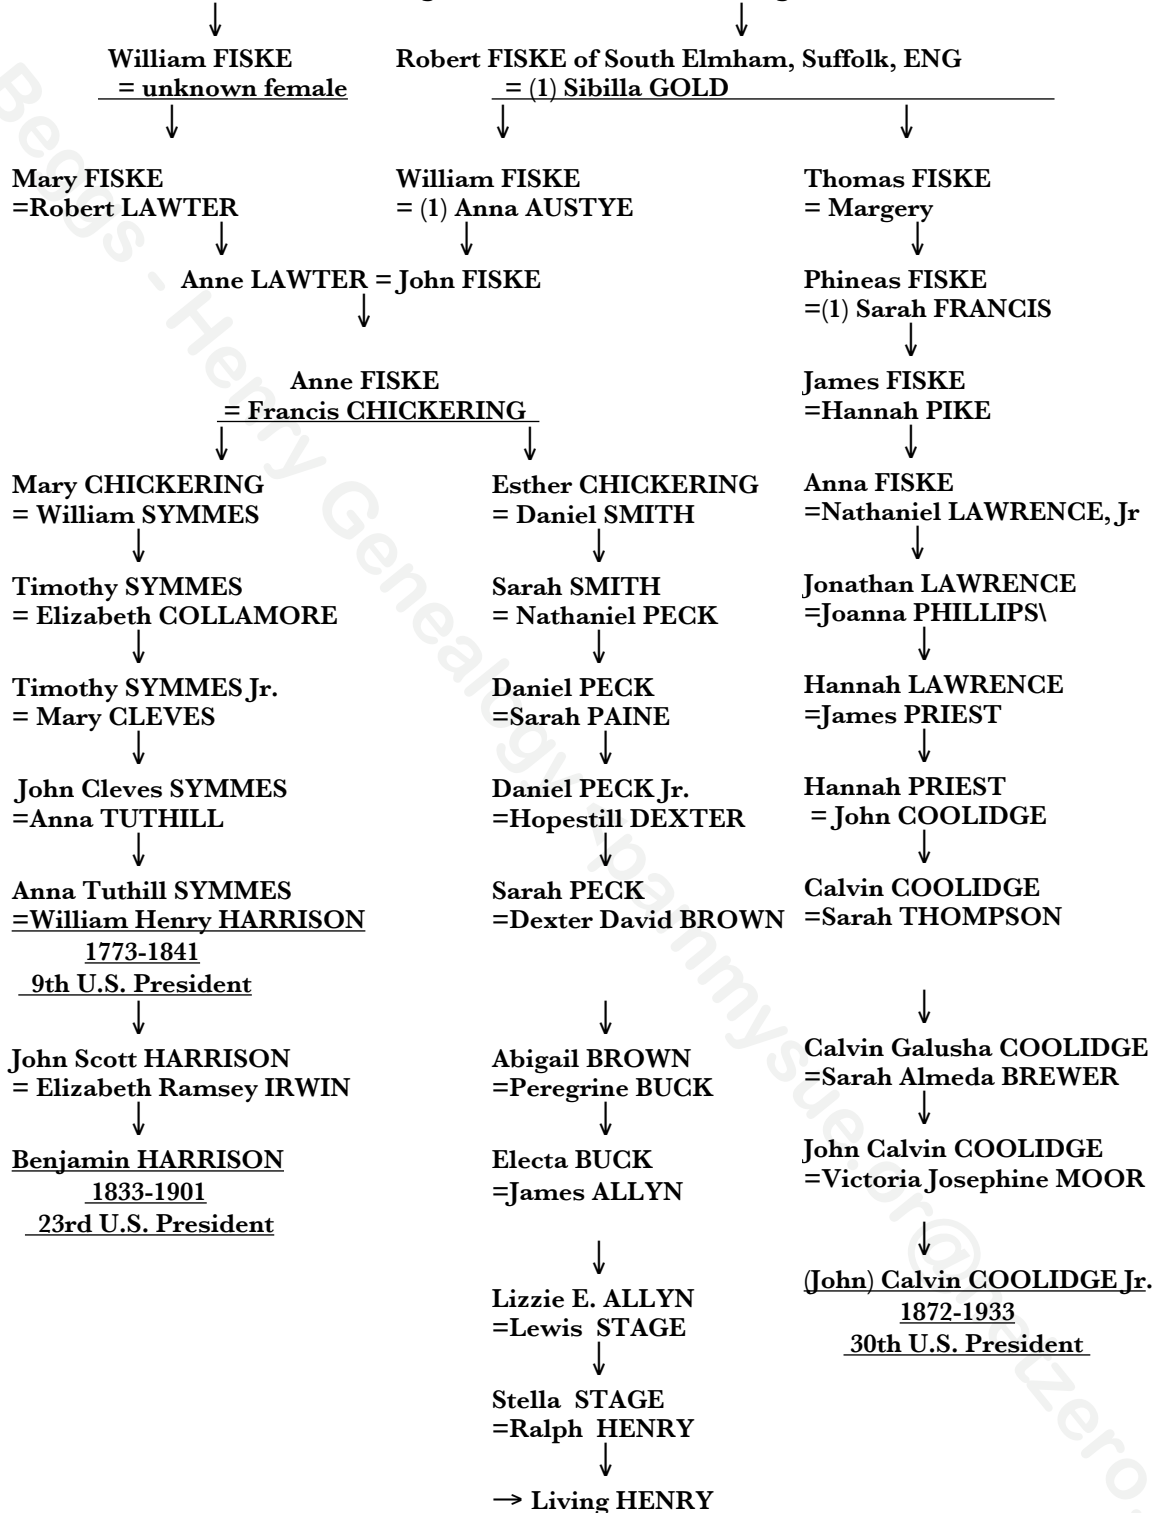

Richard FISKE, of the Broadgates in Caxfield, Suffolk, England = unknown wife

→ Living HENRY kinship to President Benjamin Harrison is 10th cousin, 3 generations removed

→ Living HENRY kinship to President Coolidge is 11th cousin, 2 generations removed

Note: There is no blood relationship to President William Henry Harrison. He married into the family. There is relationship to his grandson, President Benjamin Harrison.

Source of presidential ancestor lines: "Ancestors of American Presidents" compiled by Gary Boyd Roberts. Published by Carl Boyer, 3rd, Santa Clarita, CA 1989