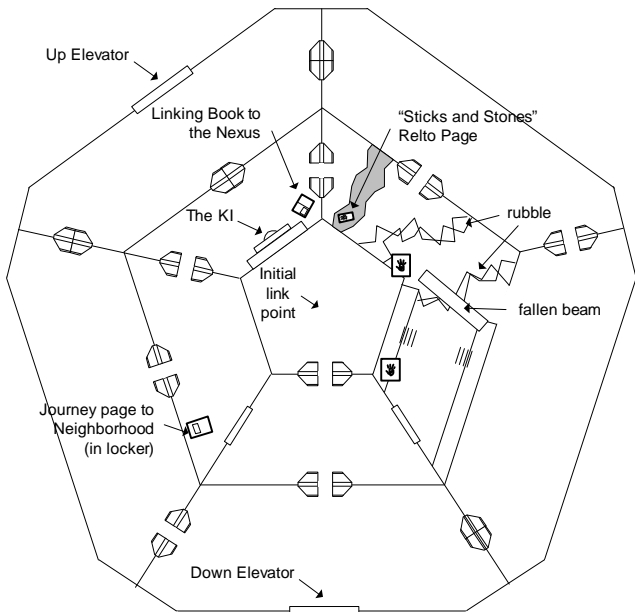

Eludamir "Gahreesen"

mapped by devon

Second Floor

First Floor

Power indicators

Switches must be pulled for all but the Doors.

Rooftop