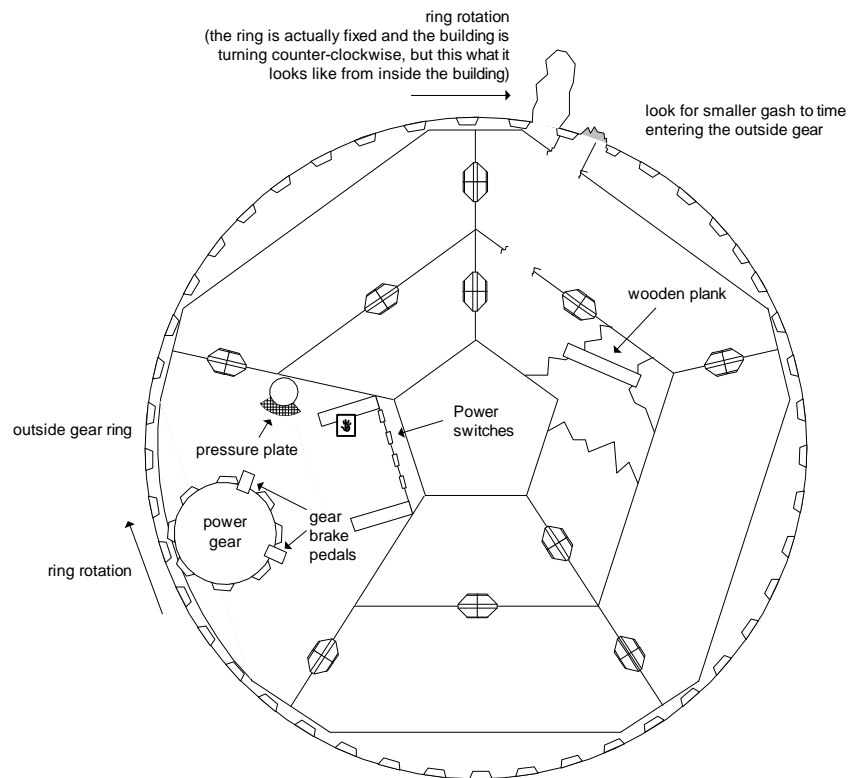

Eludamir "Gahreesen"

mapped by devon

Second Floor

First Floor

Power indicators

Switches must be pulled for all but the Doors.

Rooftop