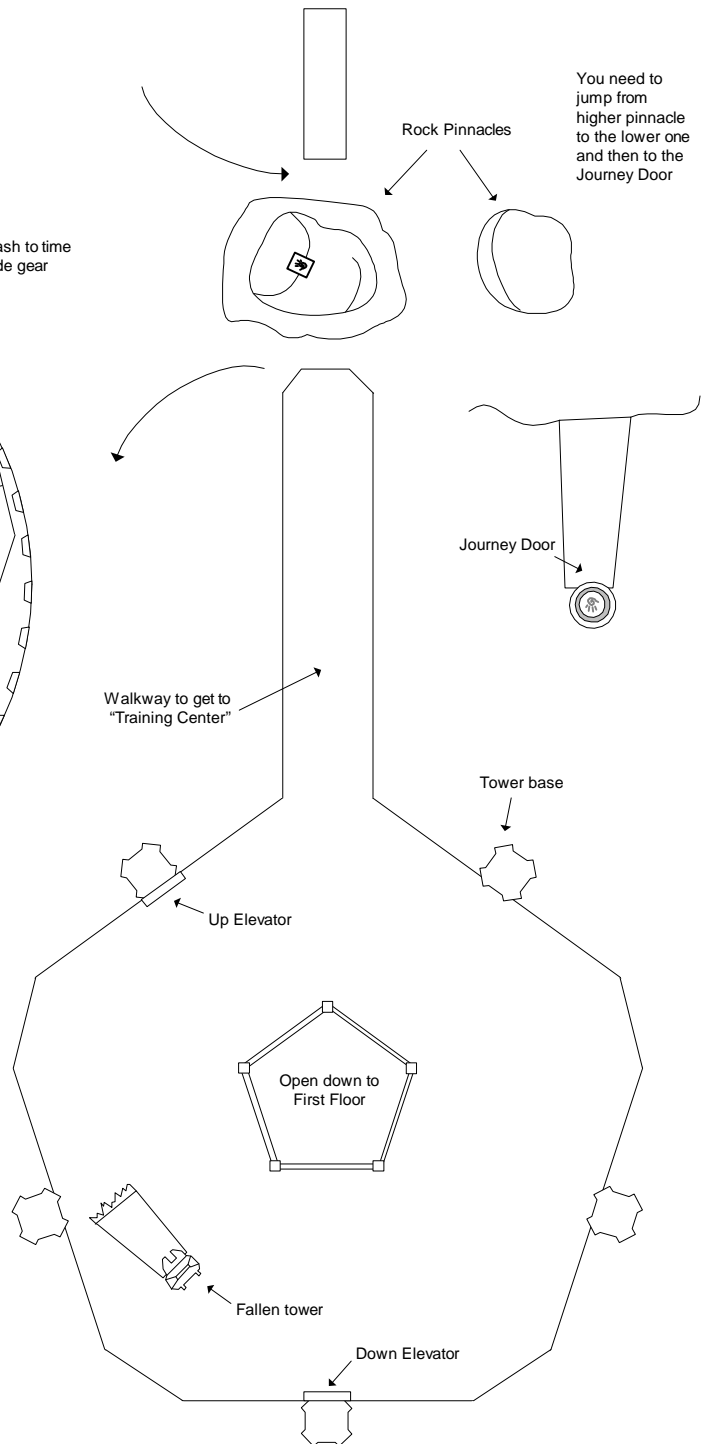

Eludamir "Gahreesen"

mapped by devon

Second Floor

First Floor

Power indicators

Switches must be pulled for all but the Doors.

Rooftop