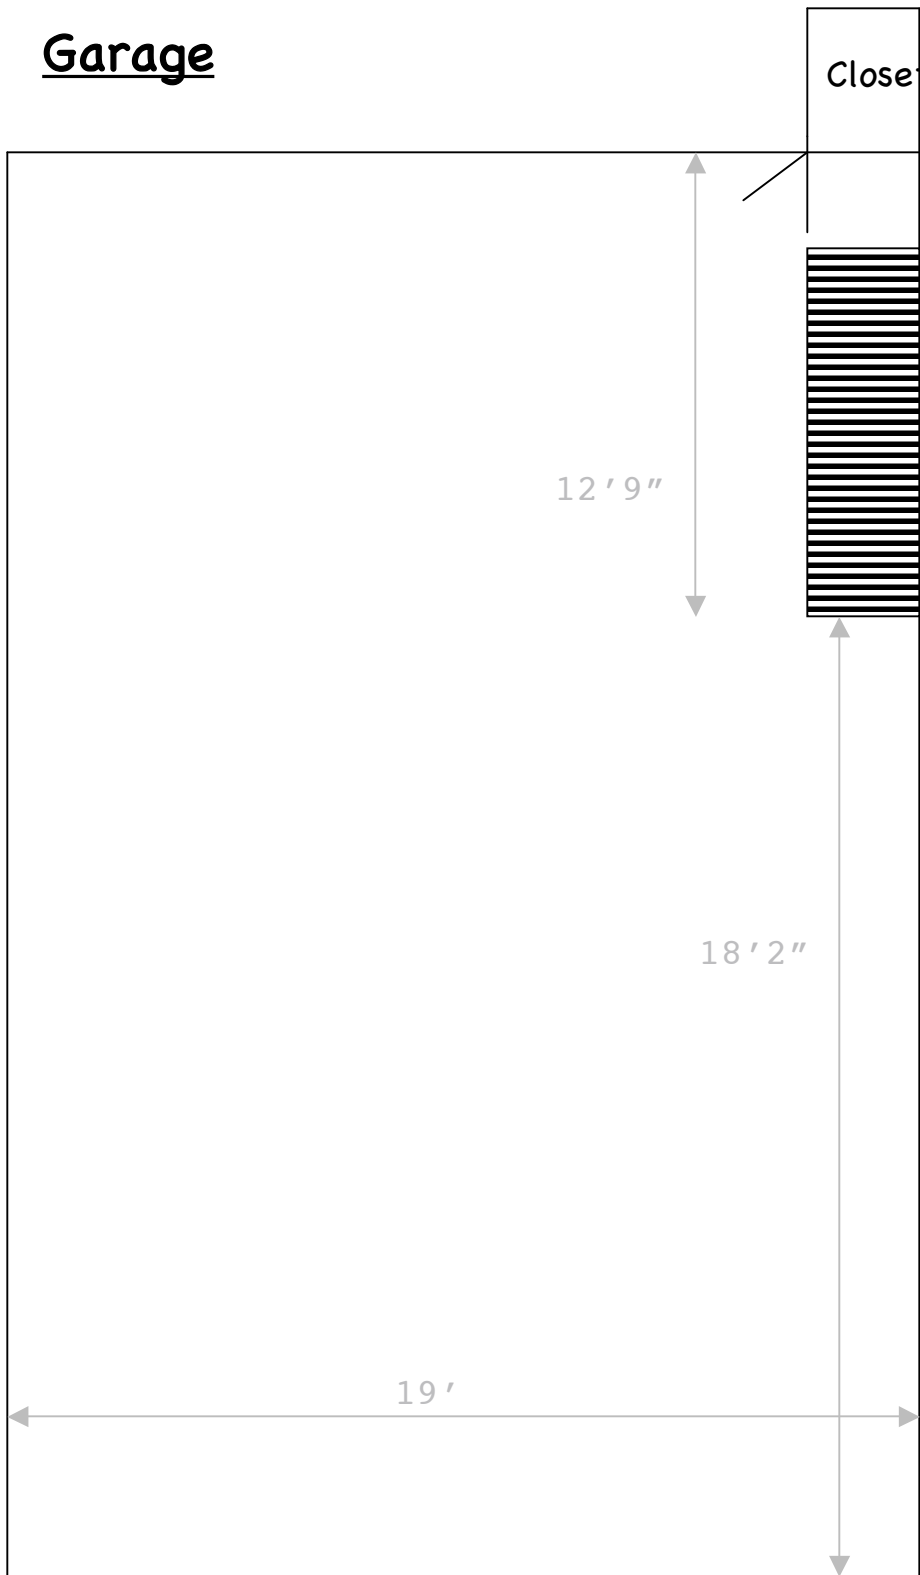

# First Floor

# Second Floor

Garage

Closet

12'9"

18'2"

19'