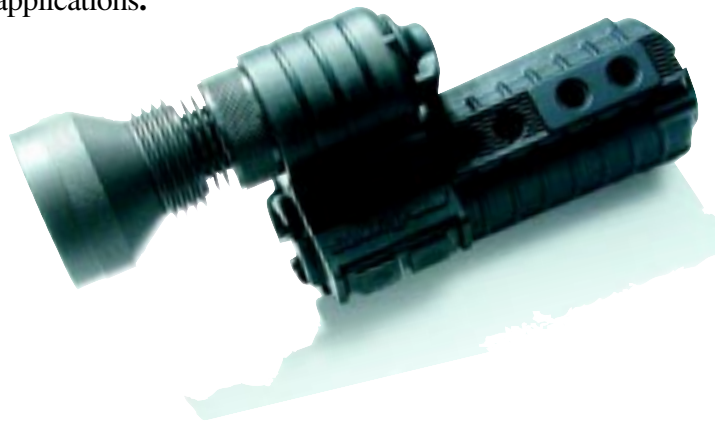

Colt 500 AB Shown