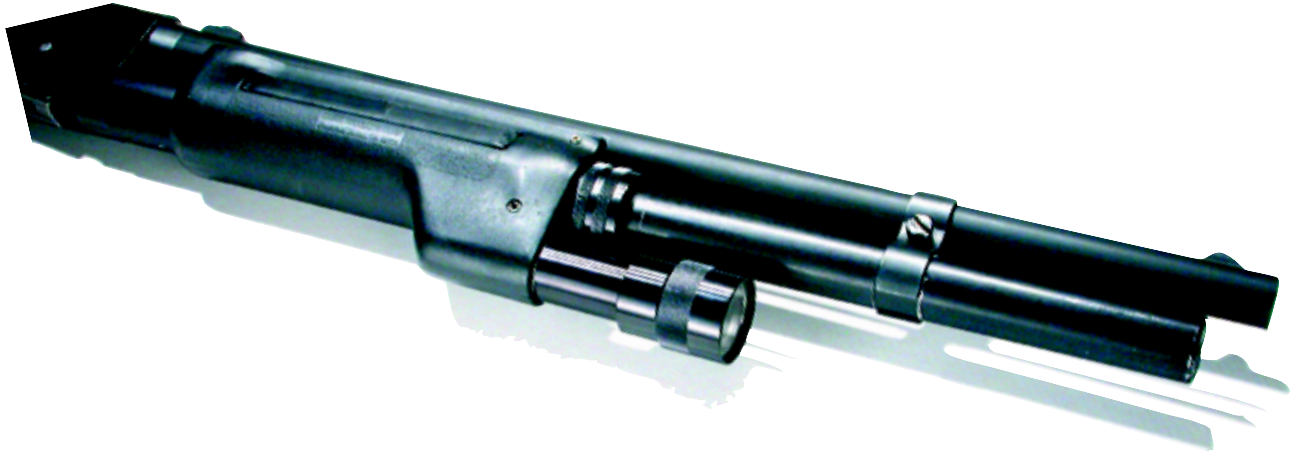

2. The SUREFIRE Nitrolon Polymer (P) Series- These systems are lightweight and compact in size due to their unique side-by-side battery housing. The P-series Weapon Lights are offered with the ambidextrous slimline switch and a constant on shuttle switch for maximum tactical efficiency or with a constant on shuttle switch only. The P-Series lights can be removed instantly by pressing down on the locking tabs and sliding the light forward.

3. The Sure-Fire Classic System- This system has a dedicated housing that securely attaches to the gun and uses two 123A size lithium batteries to provide either 65 lumens of light for one hour or 120 lumens of light for 20 minutes. The classic systems come with our patented molded slimline switch that allows you to activate the light from the pressure pad on the pistol grip and is ambidextrous for tactical needs. Integrated into the housing is a constant on switch that is easily activated when constant light is desired.

** The Nitrolon and Millennium systems with the shuttle switch only can be removed from the handgun and put on a long gun (shotgun, carbine, or pistol) when using a Sure-Fire mounting rail.

Handgun Tactical Weapons Lights

S&W Tactical..Coming Soon!

Shotgun WeaponLights

Sure-Fire Integrated Forend WeaponLights for Shotguns

Sure-Fire makes replacement forends with integral tactical lights to fit all of the most popular shotguns available. These forends come with a pressure sensitive activation pad for momentary light use, or they are available with an optional constant On/Off switch (“F” models only). A P60 lamp assembly is standard, providing 65 lumens of light for one hour. The P61 ultra high output lamp assembly can also be installed in the shock isolated system. This boosts the power to 120 lumens for 20 minutes of run time.