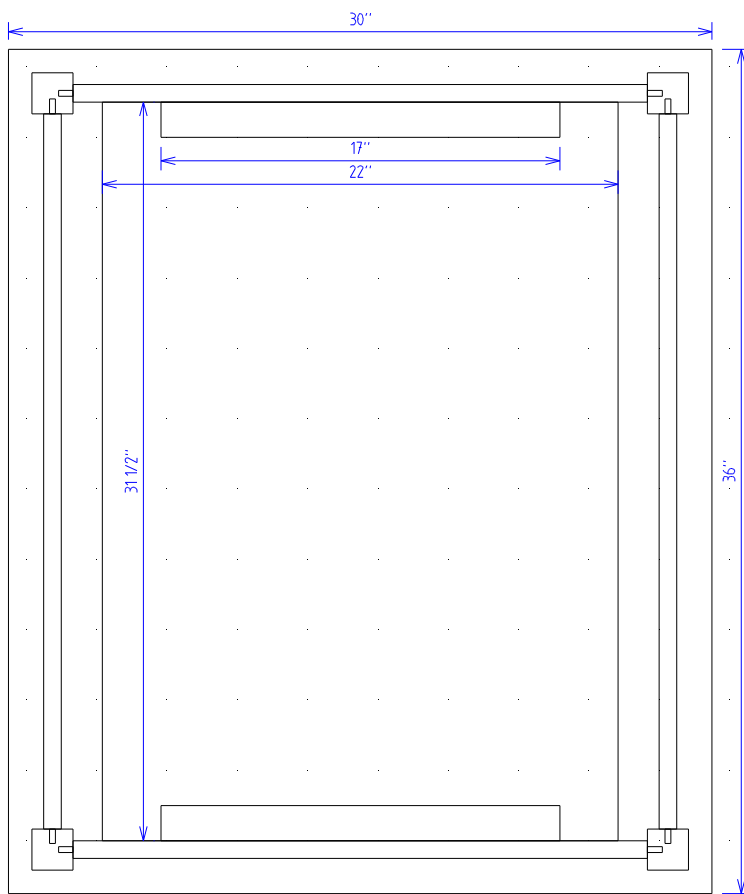

Coffee Table with Drawers

Rick Richardson <rickr@mnr.com>

Upper End Rail

Spindle

Lower End Rail

Stretchers

Coffee Table with Drawers

Leg Mortises