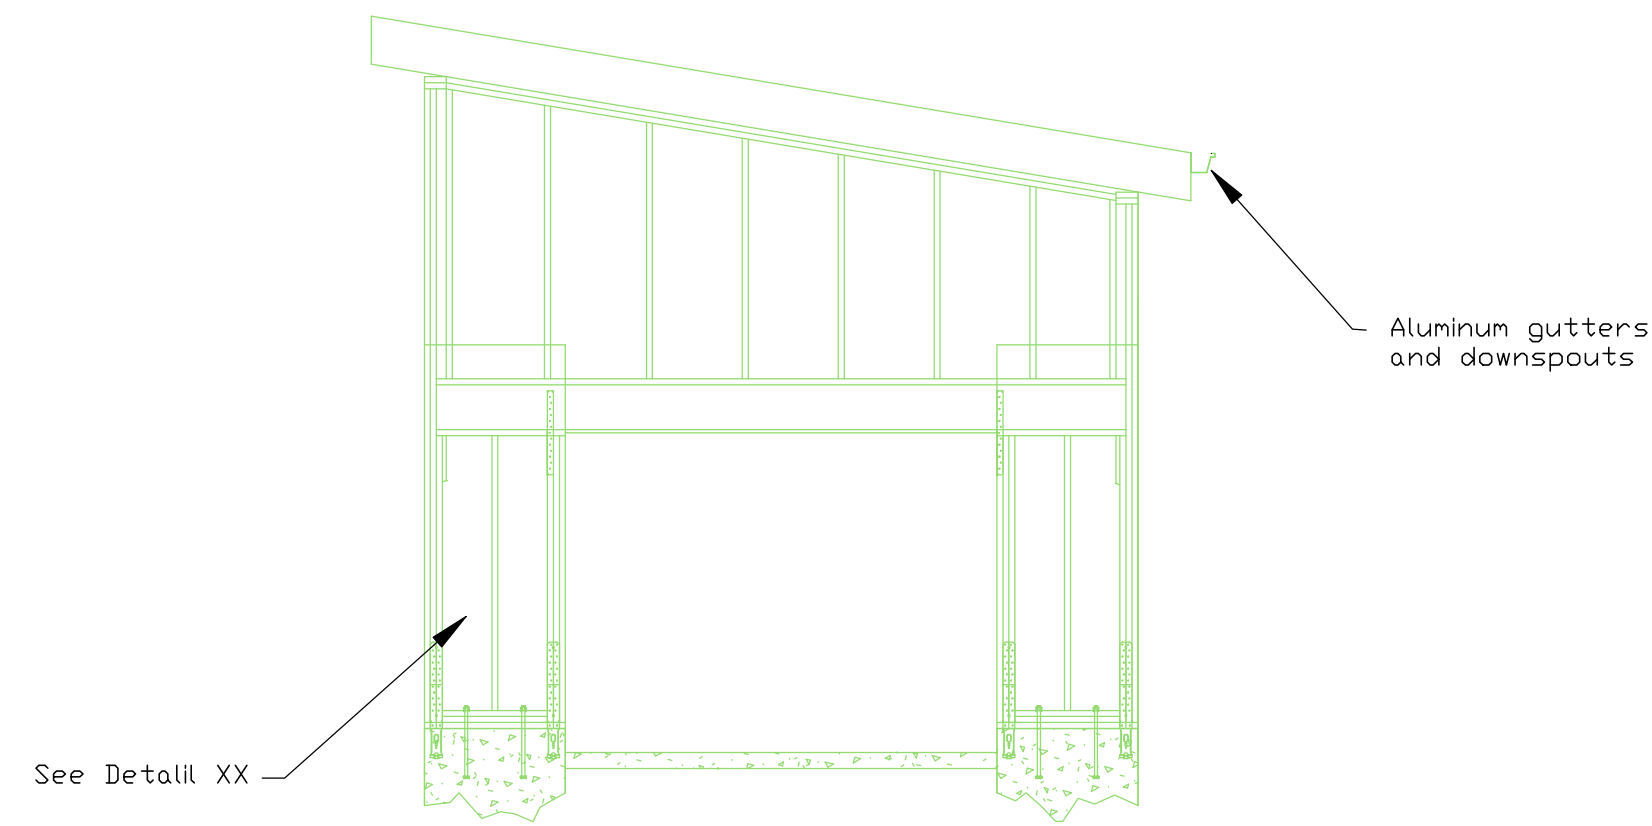

SECTIONS

AA
Scale: 1/4" = 1'- 0"
Rotated 70 deg CCW

AA
Scale: 1/4" = 1'- 0"
Rotated 25 deg CW

DATE: x/xx/xx	
REVISION:	New

S-X