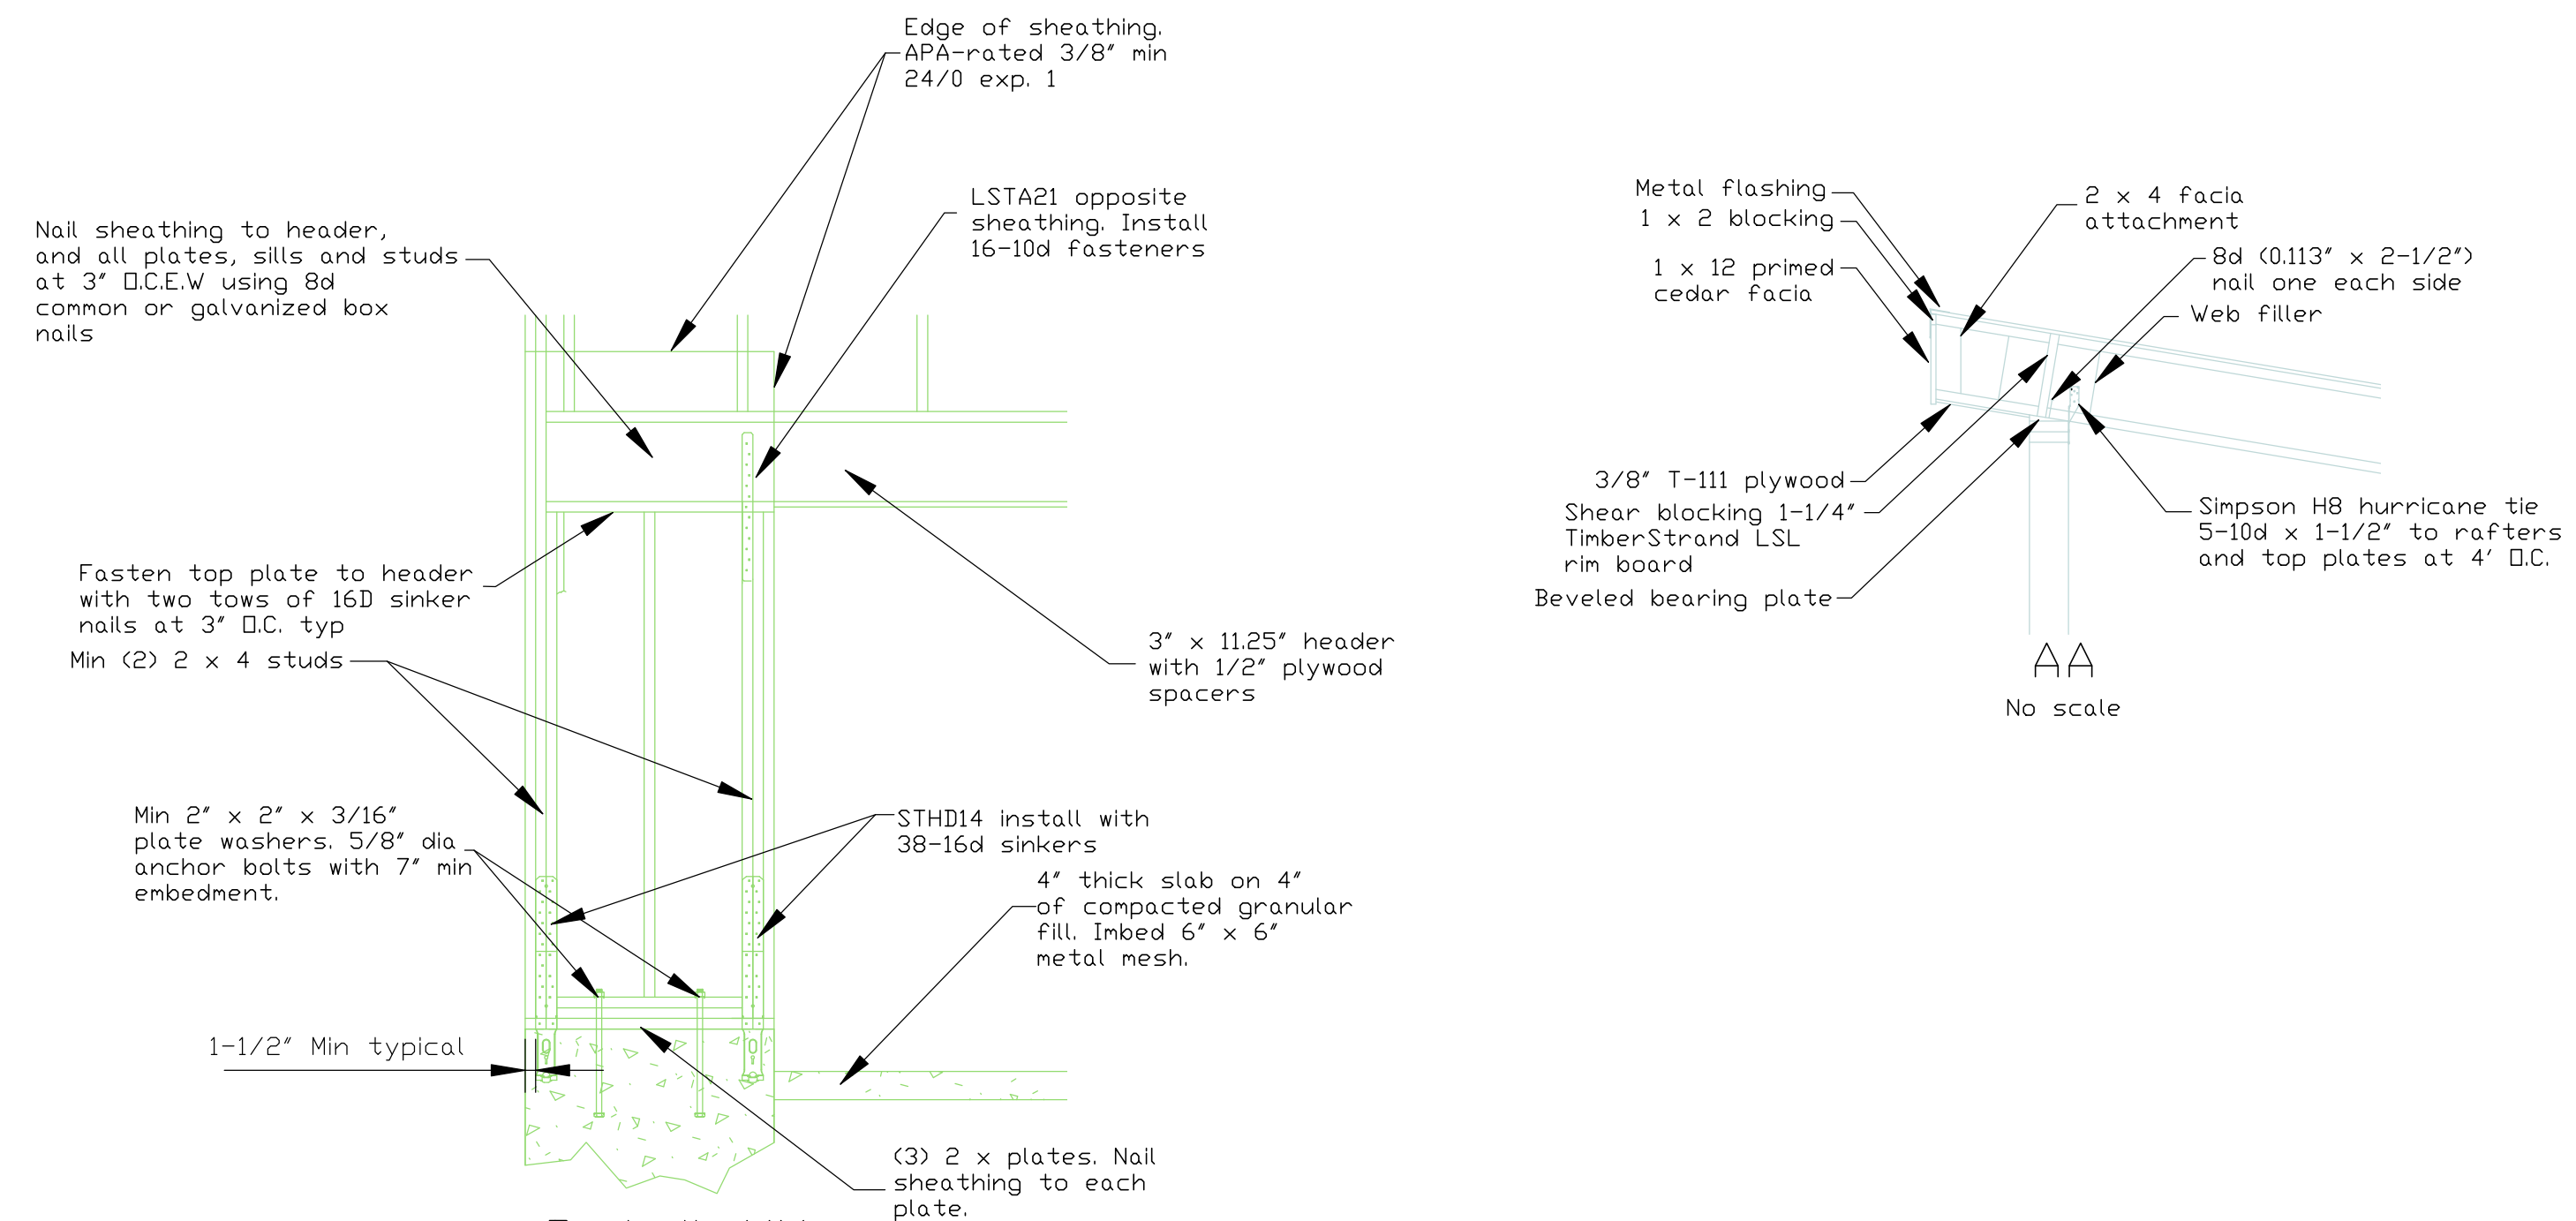

SECTIONS

AA
Scale: 1/4" = 1'- 0"
Rotated 70 deg CCW

AA
Scale: 1/4" = 1'- 0"
Rotated 25 deg CW

DATE: x/xx/xx	
REVISION:	New

S-X