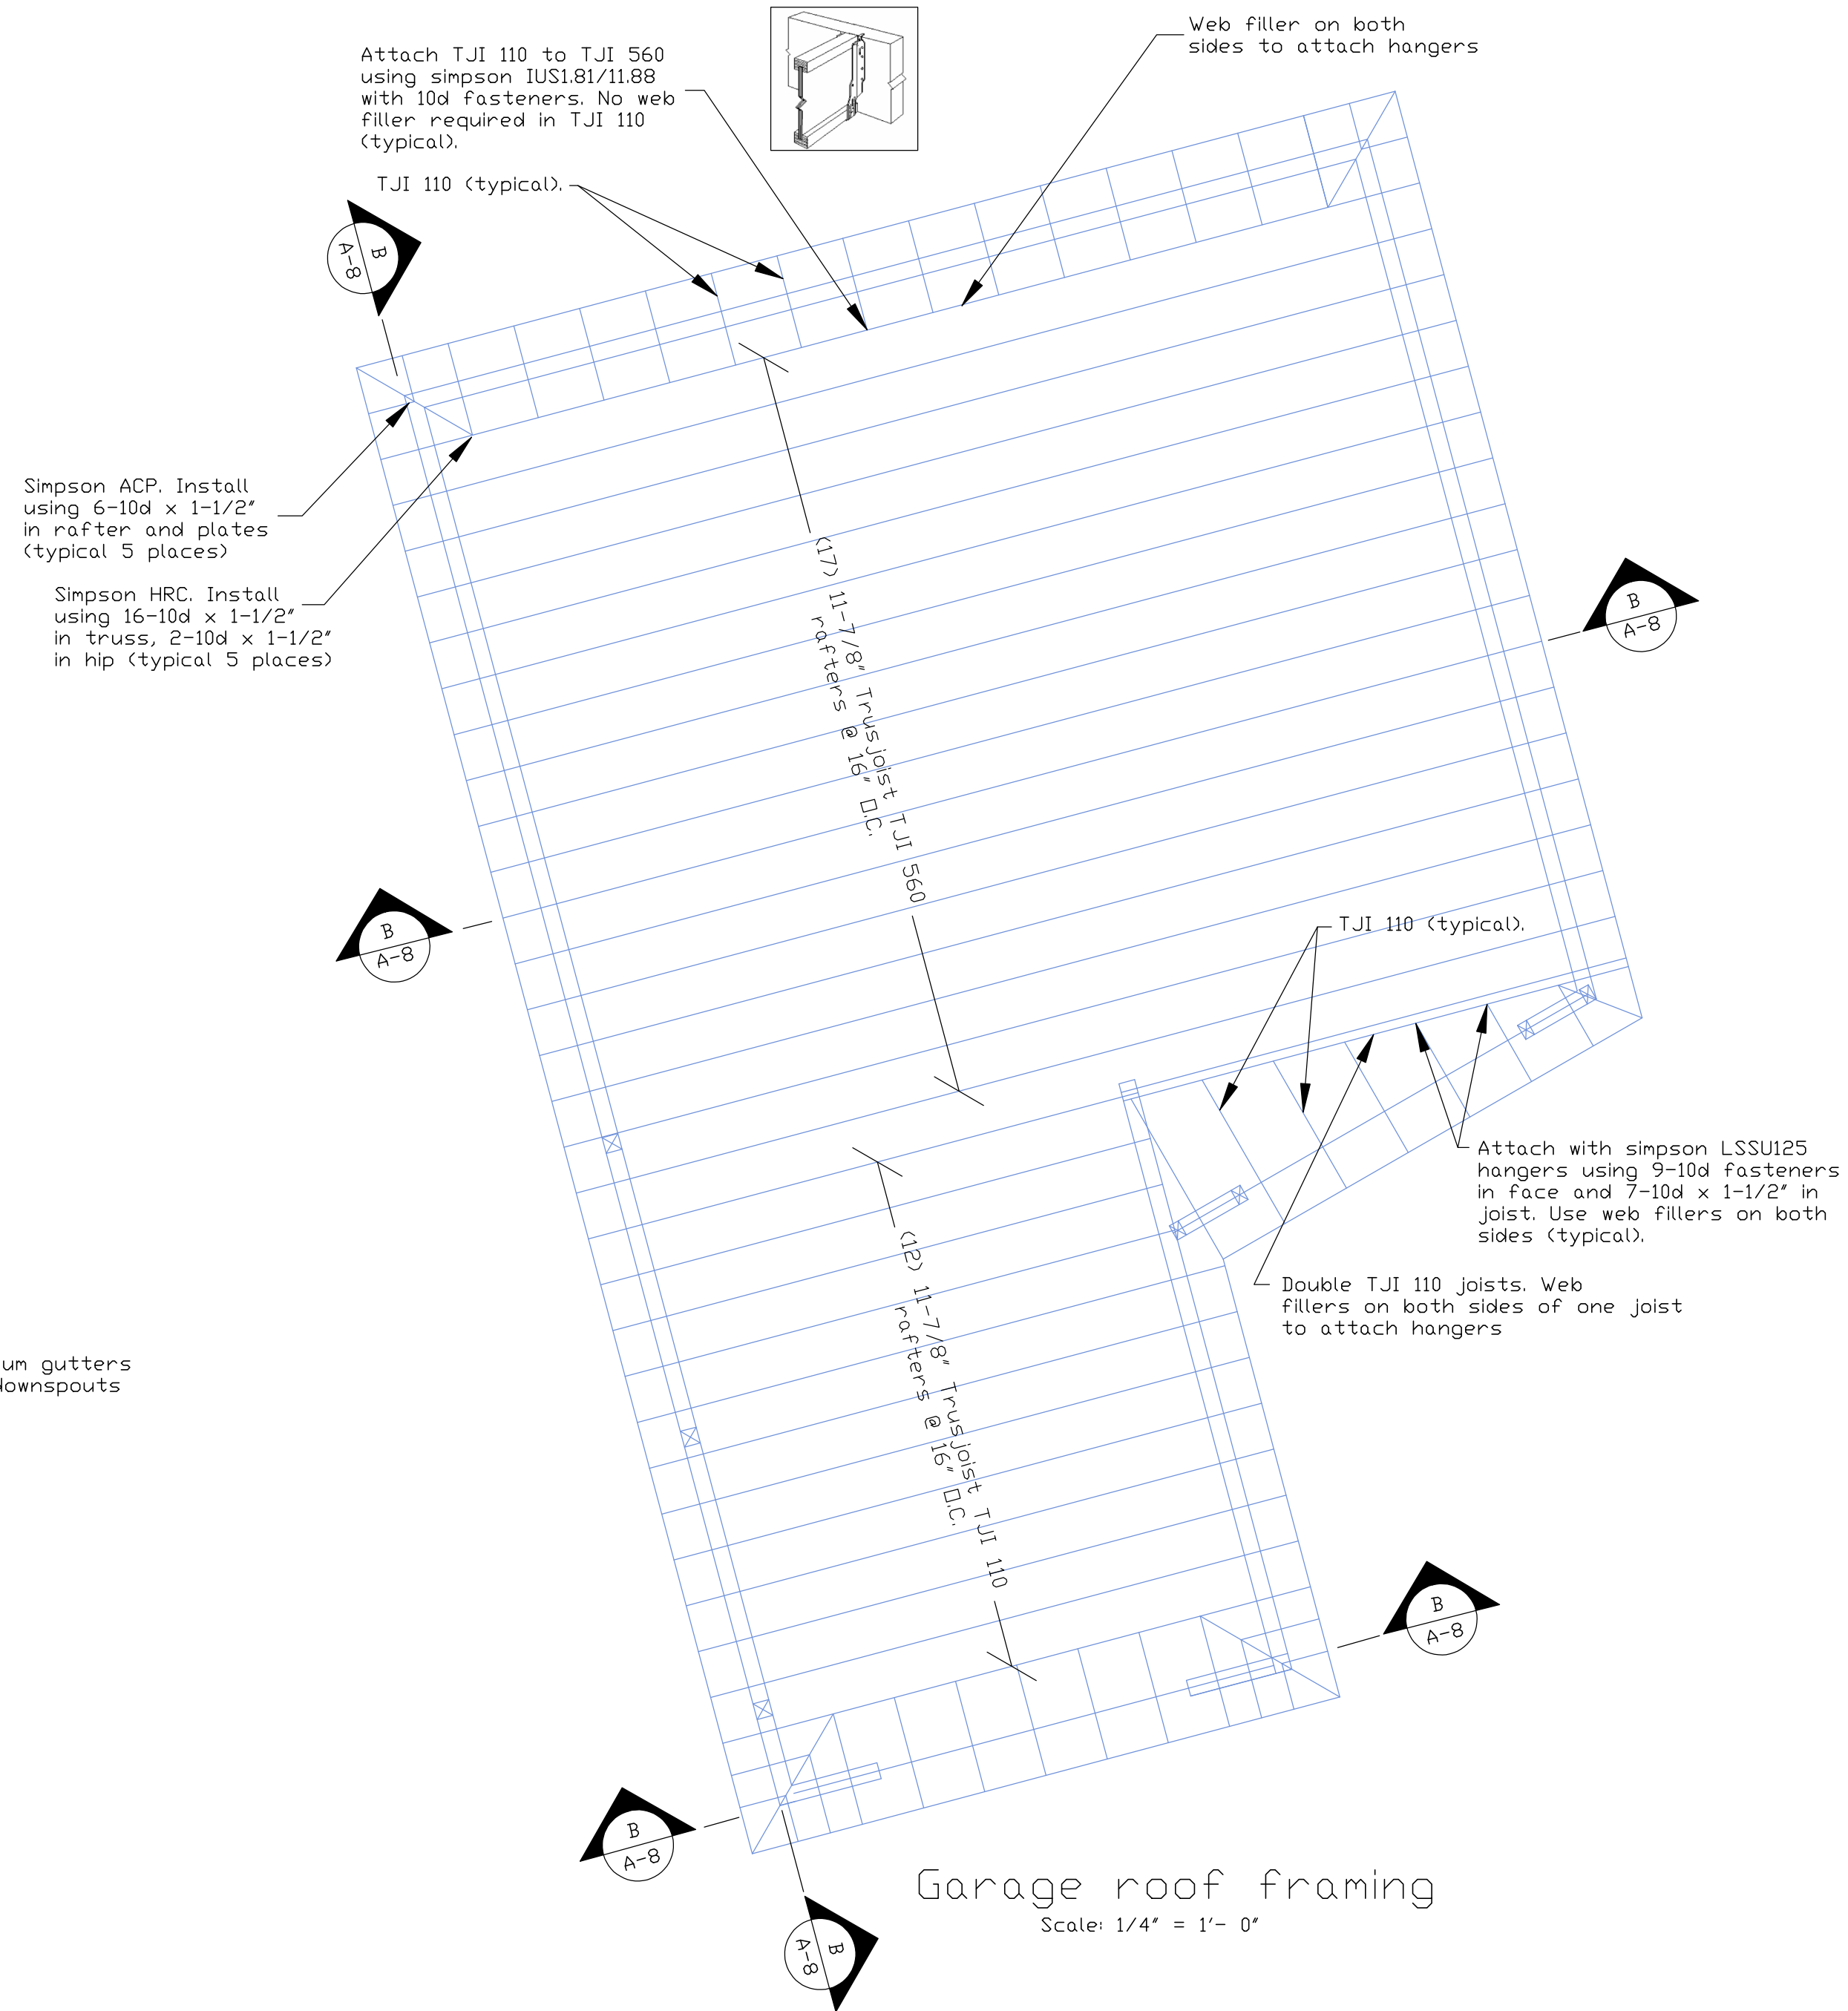

SECTIONS

AA
Scale: 1/4" = 1'- 0"
Rotated 70 deg CCW

AA
Scale: 1/4" = 1'- 0"
Rotated 25 deg CW

DATE: x/xx/xx	
REVISION:	New

S-X