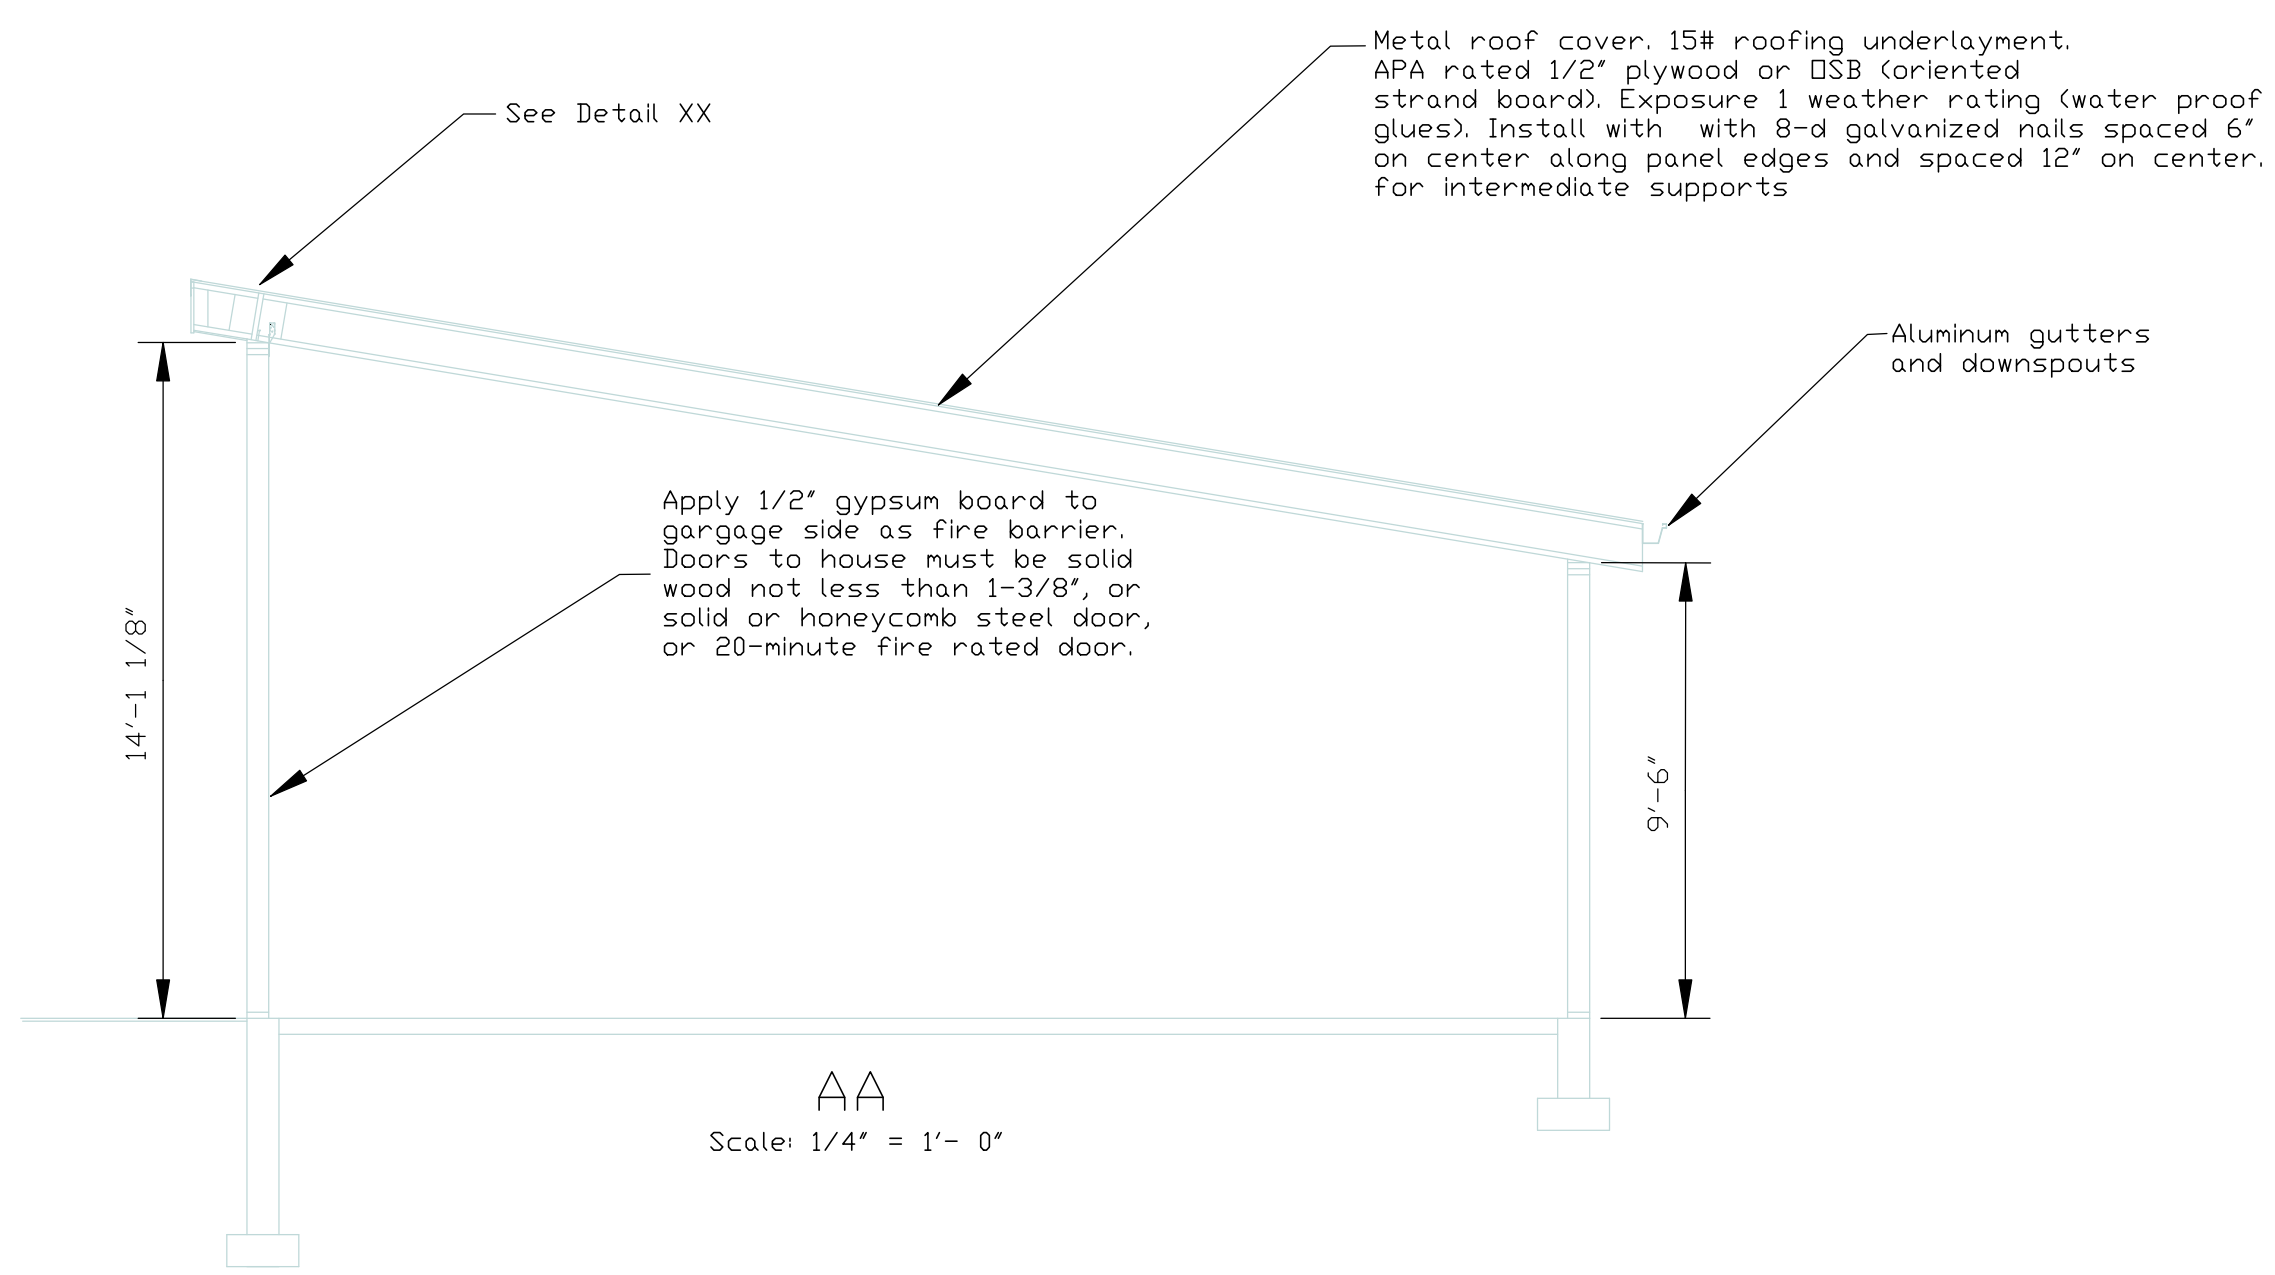

SECTIONS

AA
Scale: 1/4" = 1'- 0"
Rotated 70 deg CCW

AA
Scale: 1/4" = 1'- 0"
Rotated 25 deg CW

DATE: x/xx/xx	
REVISION:	New

S-X