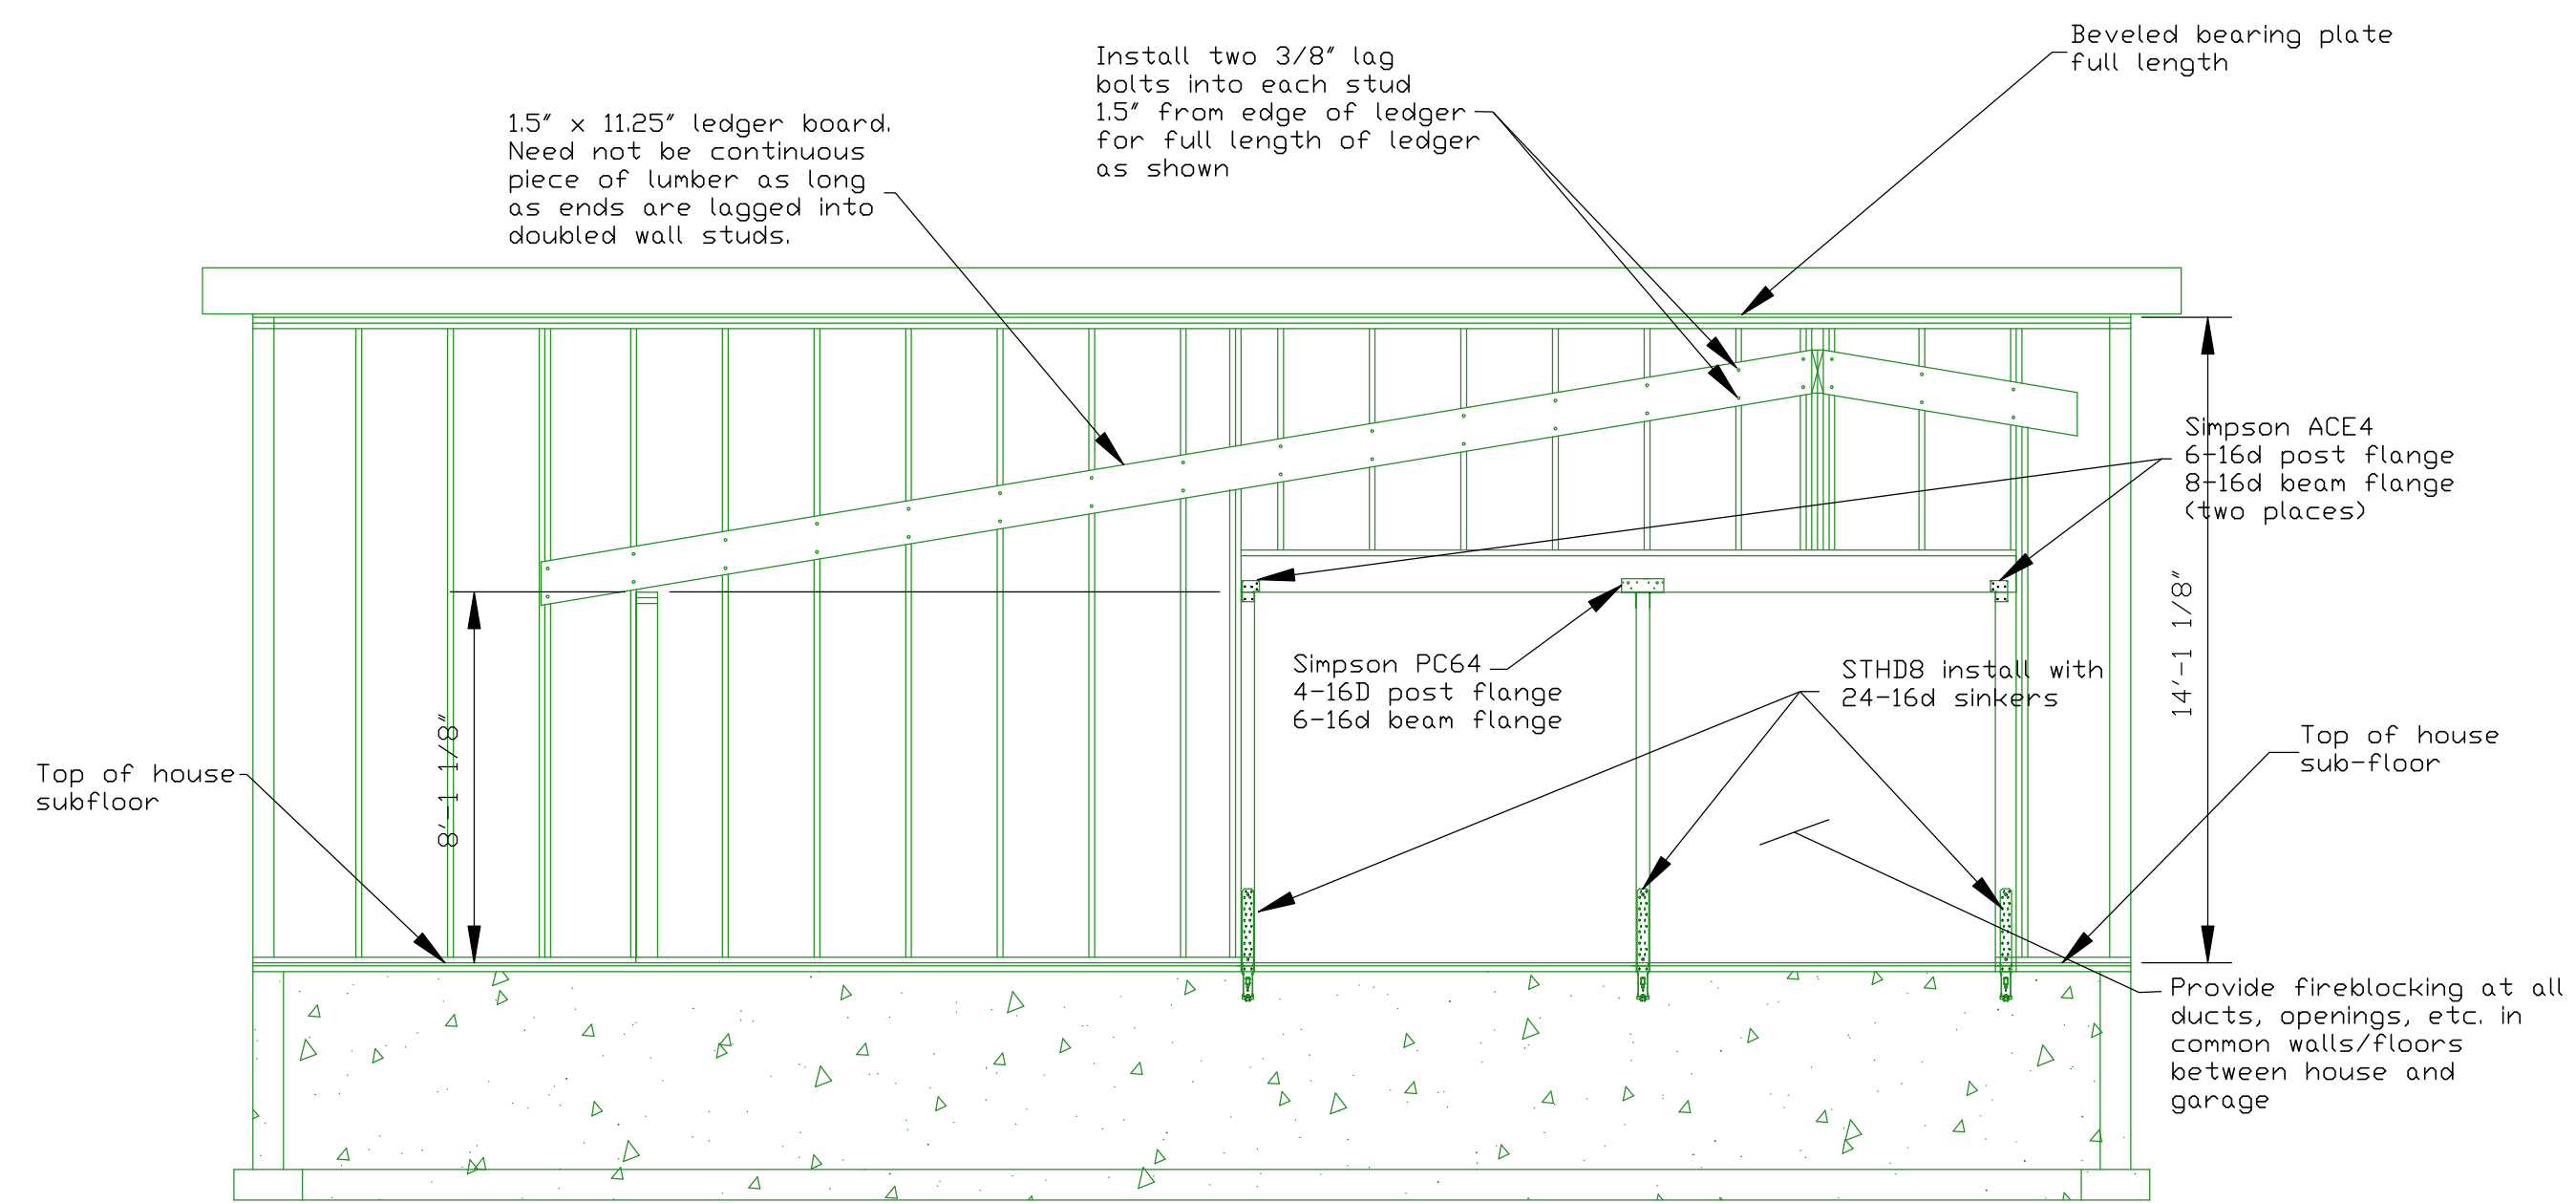

SECTIONS

AA
Scale: 1/4" = 1'- 0"
Rotated 70 deg CCW

AA
Scale: 1/4" = 1'- 0"
Rotated 25 deg CW

DATE: x/xx/xx	
REVISION:	New

S-X