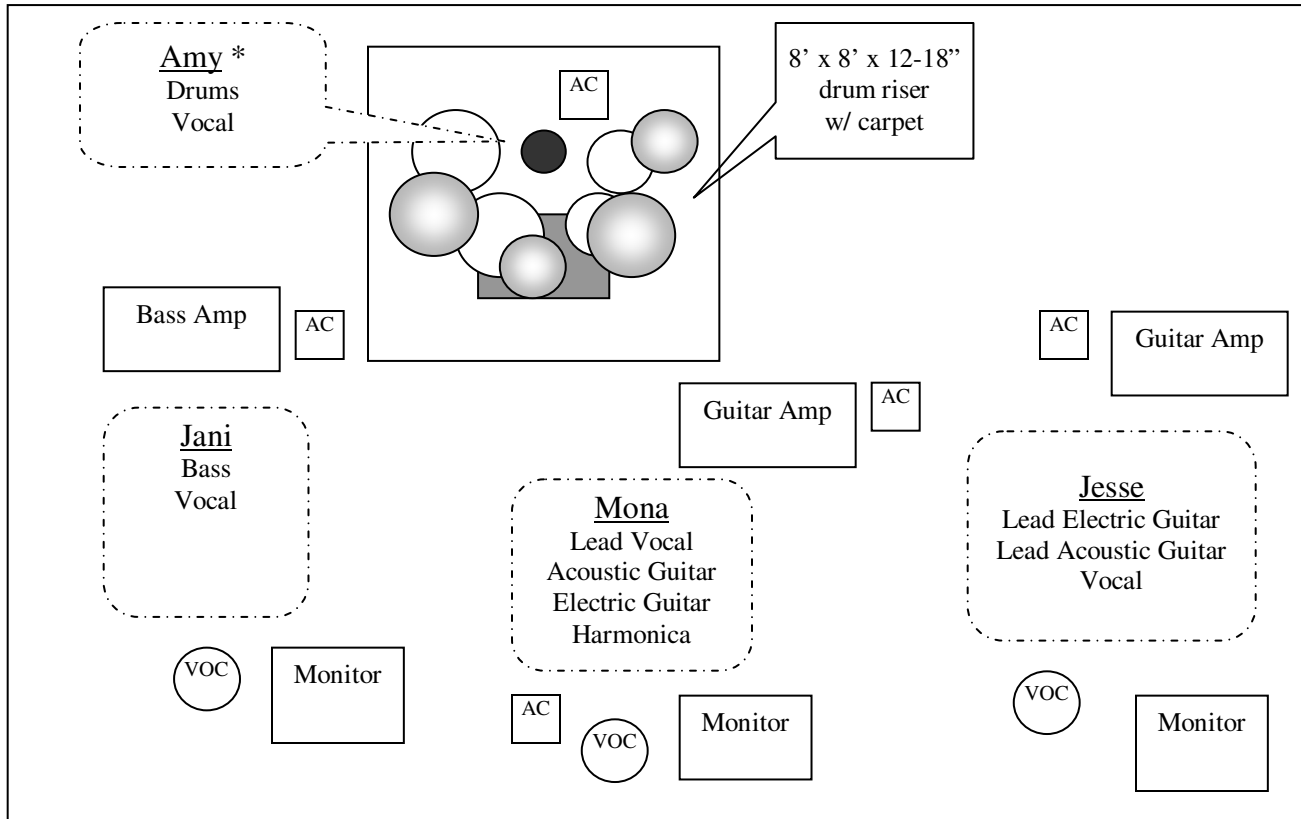

Sister Wives Band

Stage Plot and Input List

 = Vocal microphone on a tripod boom stand

*Note: Drummer requires feed to ear monitors

Input List		
#	Input Description	Notes
1	Kick Drum	
2	Snare	
3	Tom 1	
4	Tom 2	
5	Floor Tom	
6	Overhead – Left	
7	Overhead – Right	
8	Bass (Jani)	Direct out on amp
9	Electric Guitar (Mona)	Mic guitar amp
10	Acoustic Guitar (Mona)	Direct Box
11	Electric Guitar (Jesse)	Mic guitar amp
12	Acoustic Guitar (Jesse)	Direct Box
13	Vocals (Jani)	Vocal
14	Vocals (Mona)	Lead Vocal , uses own AT AE3300 (needs phantom power)
15	Vocals (Jesse)	Vocal
16	Vocals (Amy)	Uses own headset Crown CM311 (needs phantom power)