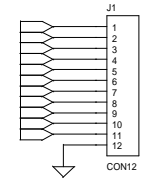

- WHT POT
- PINK POT
- LF POT
- WHT WIPER
- PINK WIPER
- LF WIPER
- WHT OUT
- PINK OUT
- LF OUT
- INV IN
- INV OUT

Title		
Noise Module		
Size	Document Number	Rev
A	{Doc}	{RevCode}
Date:	Wednesday, January 15, 2003	Sheet 1 of 1