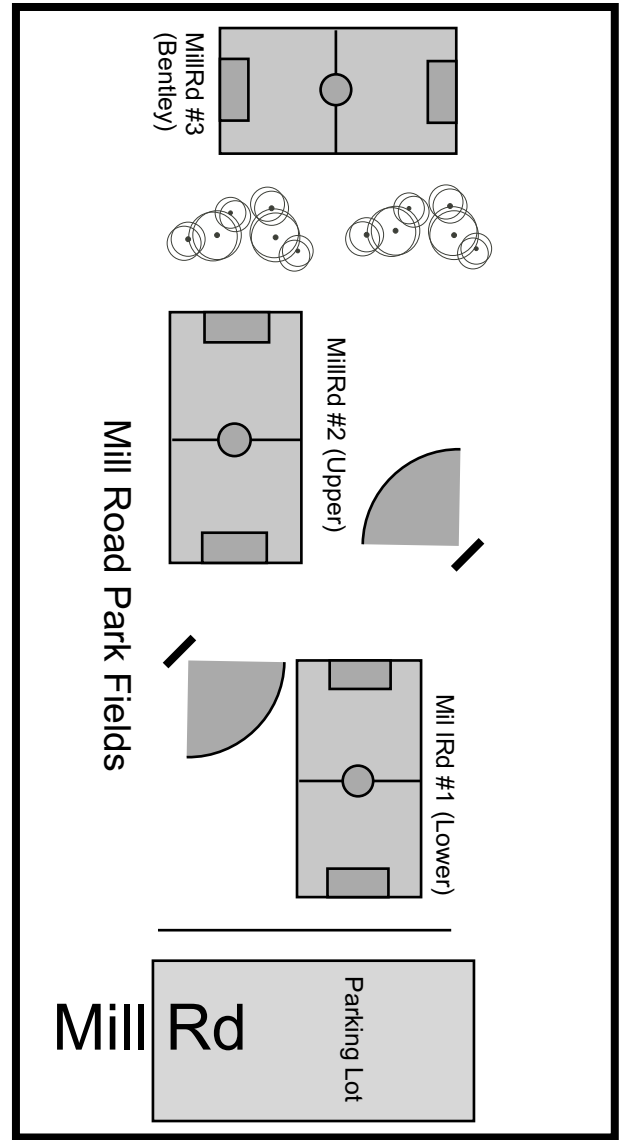

Soccer Field Layouts WP & Mill Rd

No TEAM should practice on WP TEYSA or WP MP fields on weekdays or weekends. These are game fields. Unless you are specifically approved to practice on those fields (special scrimmage or special practice situation) by TEYSA Travel Coordinators you should not practice there. Teams violating this may lose practice privileges.

VFMS Hooper Fields

#4

#3

#2

#1

As of Oct 10,
TEYSA will use
VFMS Hooper
#1 & #3. NO
teams should
be practicing
on #2 or #4

TEMS Fields

Baseball
Diamond