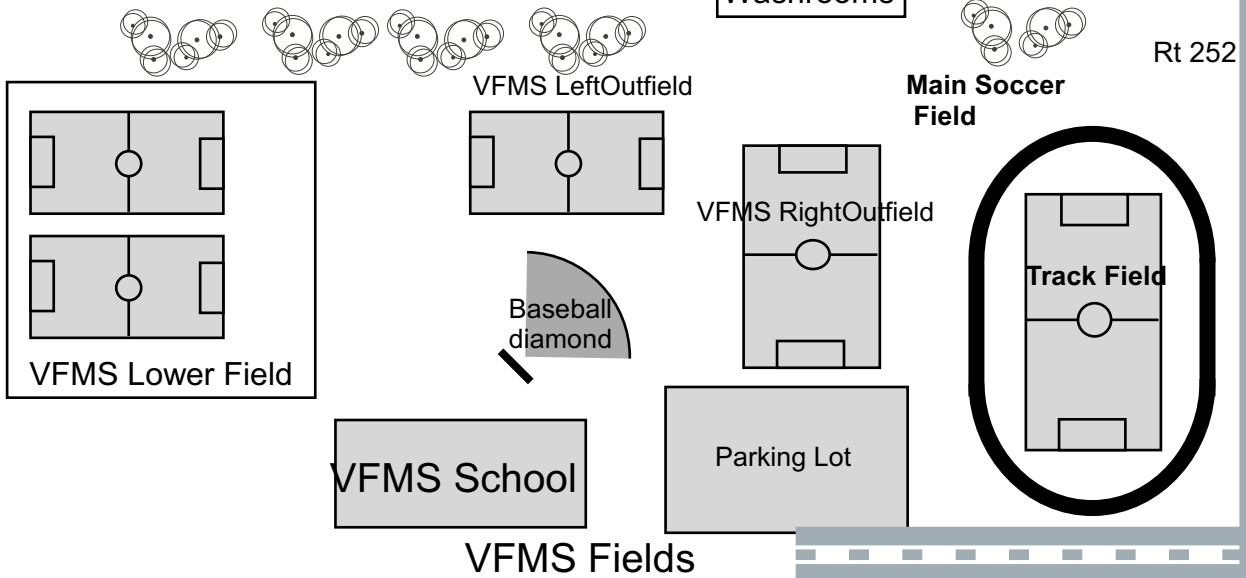

Soccer Field Layouts WP & Mill Rd

No TEAM should practice on WP TEYSA or WP MP fields on weekdays or weekends. These are game fields. Unless you are specifically approved to practice on those fields (special scrimmage or special practice situation) by TEYSA Travel Coordinators you should not practice there. Teams violating this may lose practice privileges.

VFMS Hooper Fields

#4

#3

#2

#1

As of Oct 10,
TEYSA will use
VFMS Hooper
#1 & #3. NO
teams should
be practicing
on #2 or #4

TEMS Fields

Baseball
Diamond