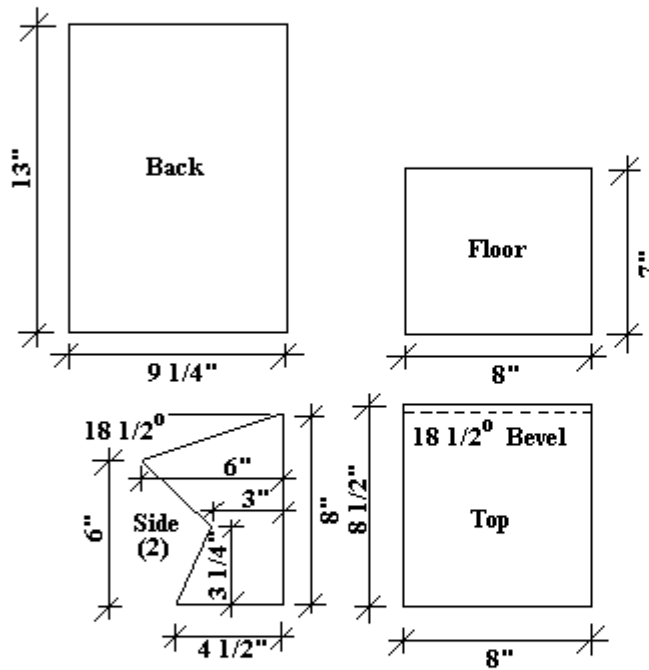

## American Robin and Barn Swallow

The American robin is one of the most commonly known urban birds and is a joy to welcome back in the spring. A shelf as described below can be placed on the wall near a window where the birds can be observed throughout the nesting season or to a tree trunk or post 6-10 feet above the ground. Barn swallows will also utilize this shelf structure and may be encouraged to nest away from a doorway or other inconvenient location if presented with this opportunity.

Lumber: One 1" x 10" x 4'0"