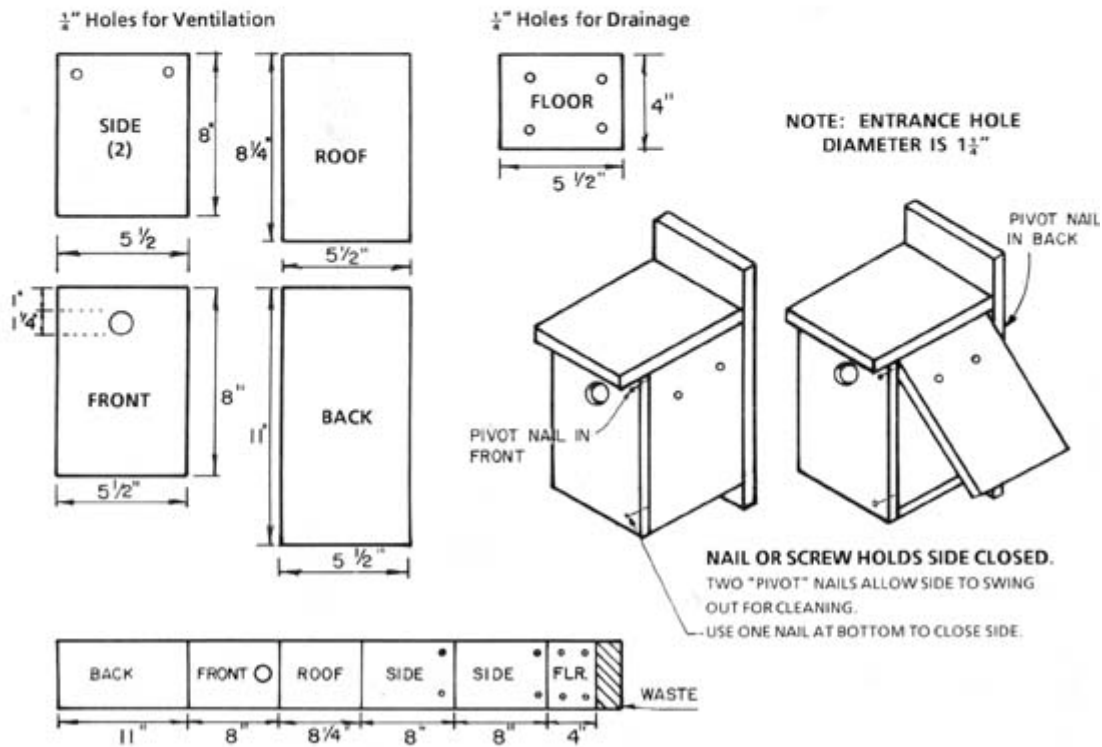

PLAN 1

NEST BOX FOR:
 HOUSE WREN
 BLACK-CAPPED CHICKADEE
 WHITE-BREADED NUTHATCH
 PROTHONOTARY WARBLER
 DEER MOUSE
 WHITE-FOOTED MOUSE
 TUFTED TITMOUSE

LUMBER:
 ONE 1" x 6" x 4' 0"