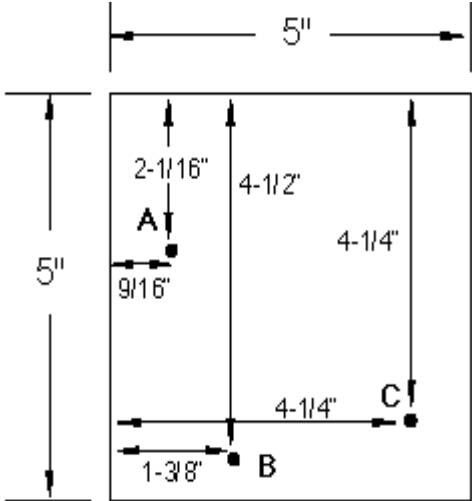

CD Holder Assembly Diagrams

- A: down 2-1/16"
over 9/16"
- B: down 4-1/2"
over 1-3/8"
- C: down 4-1/4"
over 4-1/4"

GRAIN RUNS HORIZONTAL