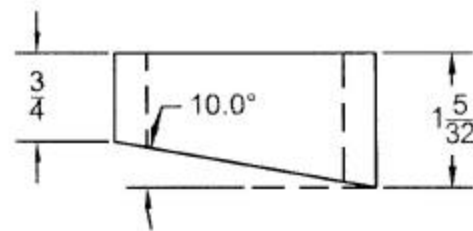

BASE

PINEWOOD DERBY DISPLAY STAND 2