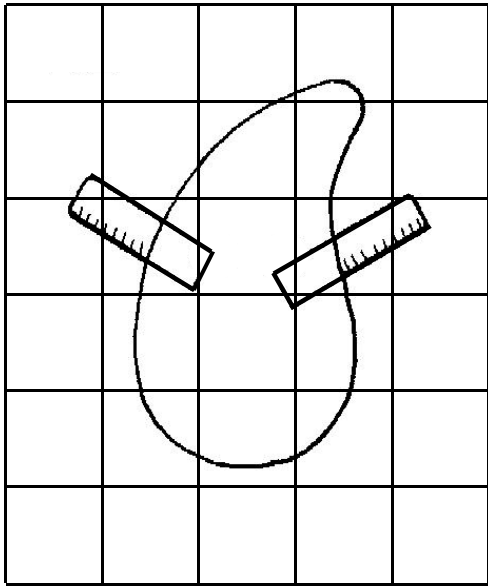

# Falling Raindrop

Place the “raindrop” at the top, and he wobbles down the “ladder”

Appropriate for Bear or Webelos

# Falling Raindrop exploded view

# Falling Raindrop patterns

1/4 inch diameter, 1/2 inch deep

grid is 1 inch squares

grid is 1/2 inch squares