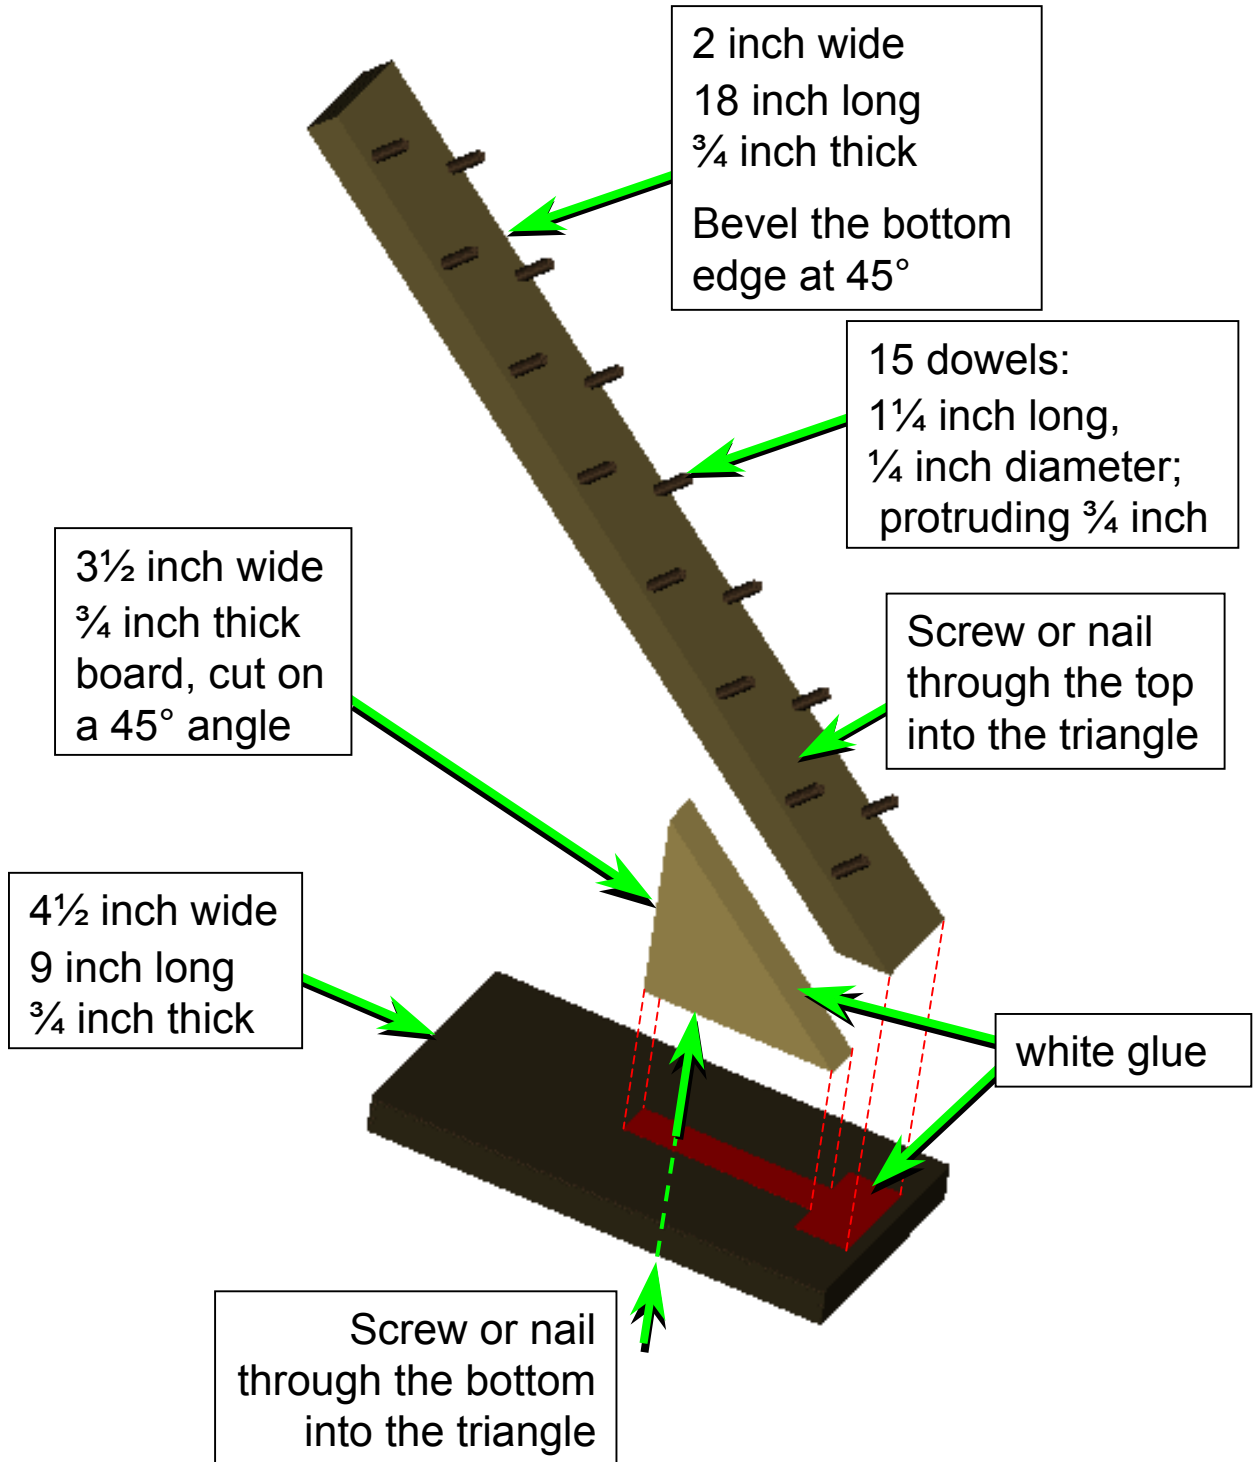

# Falling Raindrop

Place the “raindrop” at the top, and he wobbles down the “ladder”

Appropriate for Bear or Webelos

# Falling Raindrop exploded view

# Falling Raindrop patterns

1/4 inch diameter, 1/2 inch deep

grid is 1 inch squares

grid is 1/2 inch squares