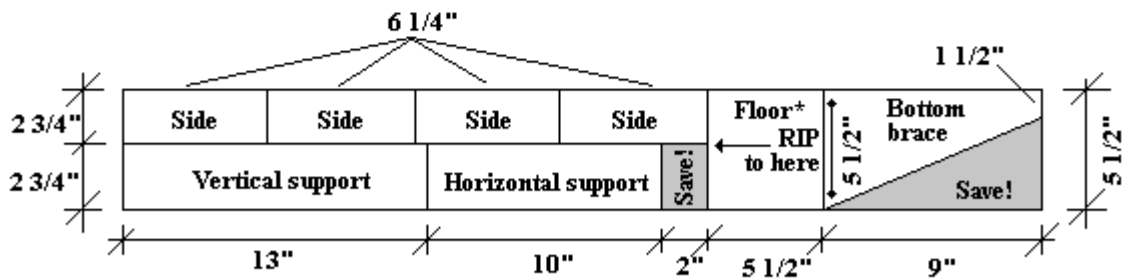

Linda Tray Feeder

Linda Tray Feeder

Materials: 1" x 6" - 39 1/2"

Top view

*If the board is 3/4" thick, the floor must be 5 1/2" x 5 1/2".
If the board is 7/8" thick, the floor must be 5 1/4" x 5 1/4".