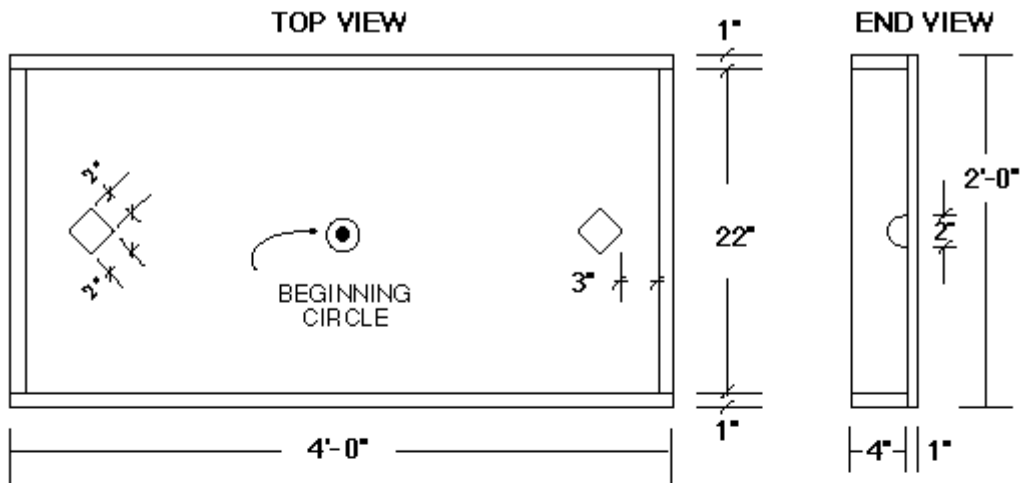

Table Hockey Game Assembly Diagrams

1 1/4" x 4" x 9 3/4"
EACH SQUARE = 1"