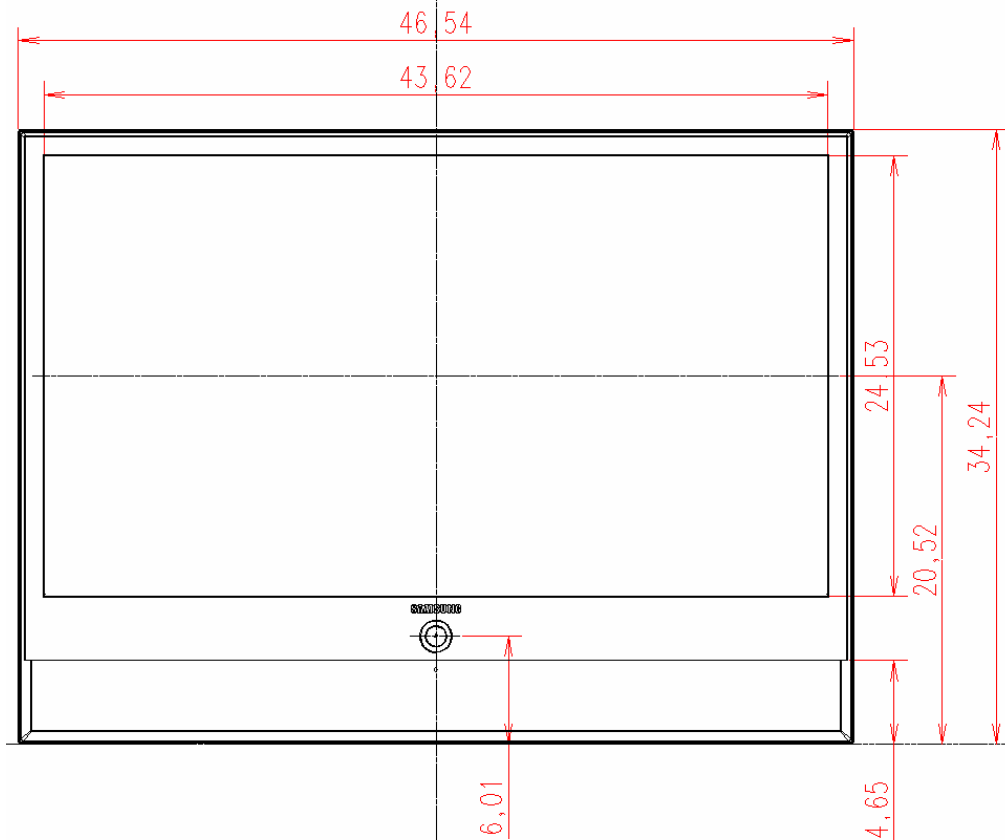

SAMSUNG

HL-R5078W Dimensions

Note : All drawings not necessarily to scale. Some dimensions are subject to change without prior notice. Refer to dimensions on each unit prior to performing any carpentry. Not responsible for typographical or printed errors.