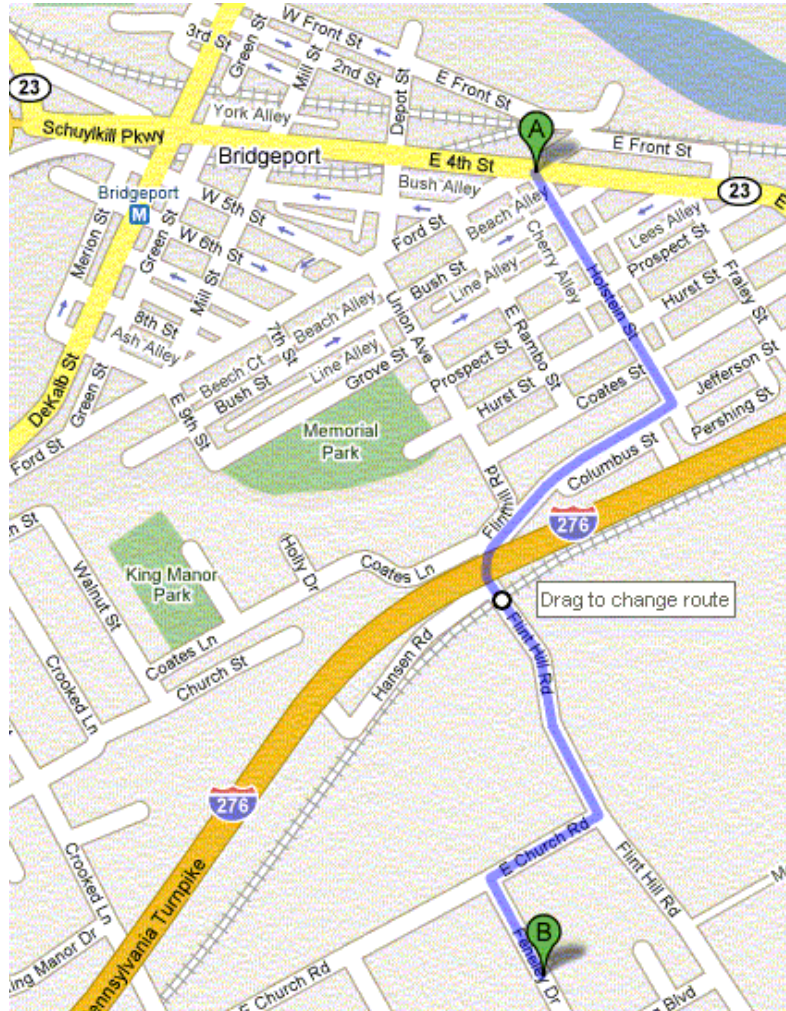

Upper Merion Dance & Gymnastics Center, LLC.

421 Feheley Drive, Unit B; King of Prussia, PA 19406

Phone number: 610-731-0022

1. Turn right at Jefferson St.
2. Follow Jefferson St. to intersection with Flint Hill Rd. Turn left onto Flint Hill Rd.
3. After 0.4 miles, turn right onto Church Rd.
4. Turn left onto Feheley Drive after 0.1 miles.
5. UMDGC is the second building on the right. Driveway is one way, so enter the parking lot from the far side of the building.