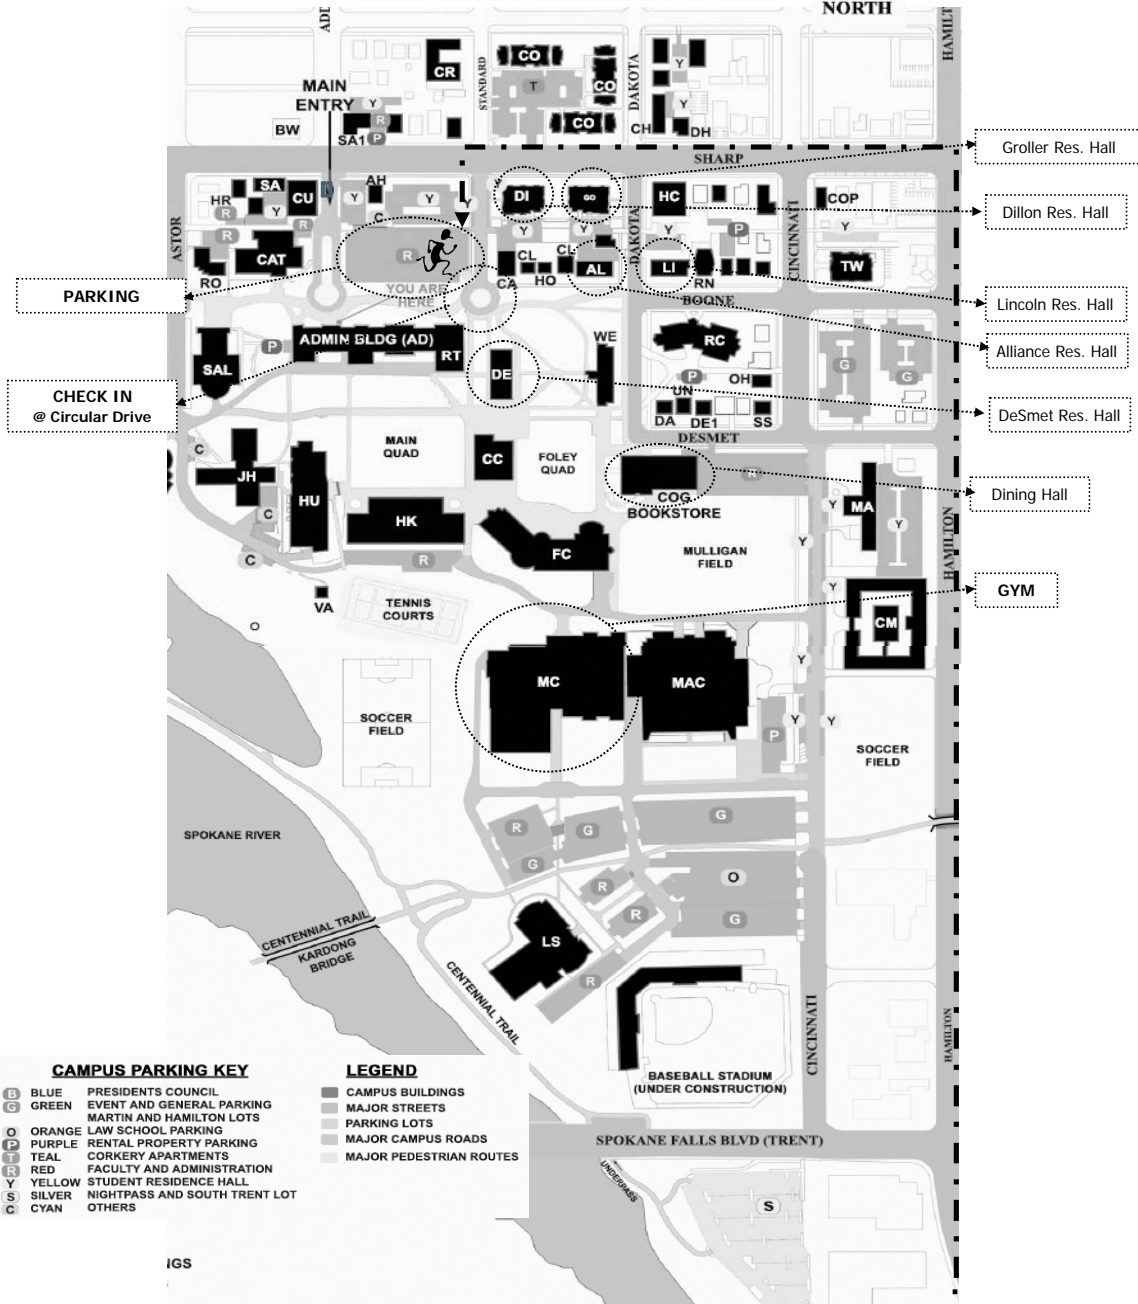

# GONZAGA UNIVERSITY

**TO CHECK IN:**

- ✓ From I-90 take the **HAMILTON** exit
- ✓ Turn **LEFT** on **SHARP**
- ✓ Turn **LEFT** on **STANDARD**
- ✓ **TEMPORARILY** park in lot **WITHOUT** unloading and walk to **Circular Drive** for Check In

**CAMPUS PARKING KEY**

- B BLUE PRESIDENTS COUNCIL
- G GREEN EVENT AND GENERAL PARKING
- O ORANGE LAW SCHOOL PARKING
- P PURPLE RENTAL PROPERTY PARKING
- T TEAL CORKERY APARTMENTS
- R RED FACULTY AND ADMINISTRATION
- Y YELLOW STUDENT RESIDENCE HALL
- S SILVER NIGHTPASS AND SOUTH TRENT LOT
- C CYAN OTHERS

**LEGEND**

- CAMPUS BUILDINGS
- MAJOR STREETS
- PARKING LOTS
- MAJOR CAMPUS ROADS
- MAJOR PEDESTRIAN ROUTES

WEST

EAST

I-90 Freeway